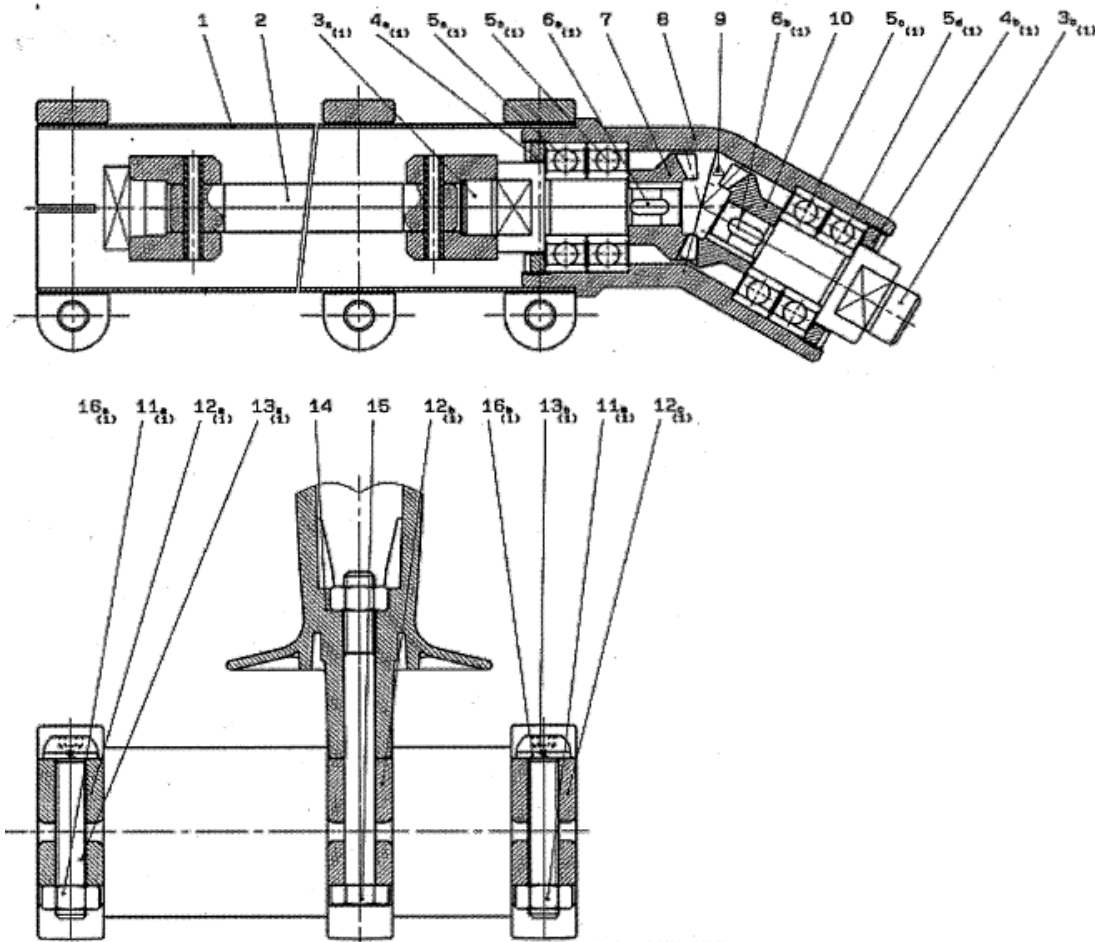

10 - 2010
 Part No. 193317-9
EXTENSION ATTACHMENT
 (For Model DA4000LR)

Item No.	Part No.	Description	Qty	Unit
1	331622-8	STRAIGHT PIPE	1	PC.
2	152933-6	SHAFT COMPLETE	1	PC.
3	324189-3	GEAR SHAFT	2	PC.
4	285808-5	BEARING RETAINER 25-36	2	PC.
5	211206-7	BALL BEARING 6202LLB	4	PC.
6	254239-9	KEY 4	2	PC.
7	227413-2	ZEROL BEVEL GEAR 12R	1	PC.
8	317514-5	ANGLE HOUSING 150	1	PC.
9	042017-7A	Makita Grease N No.1	7 G	PC.
10	227414-0	ZEROL BEVEL GEAR 12L	1	PC.
11	931402-8	HEX. NUT M8	2	PC.
12	317488-0	GRIP BASE	3	PC.
13	265486-7	HEX. SOCKET BUTTON HEAD BOLT M8	2	PC.
14	152521-9	GRIP 36 COMPLETE	1	PC.
15	265485-9	HEX. BOLT M8X85	1	PC.
16	942201-3	SPRING WASHER 8	2	PC.
17	783216-9	WRENCH 5	1	PC.