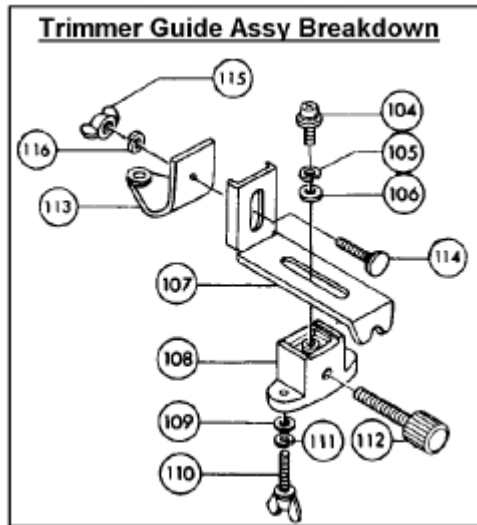

Part No. 122385-5

Item No	Part No	Description	Qty	Unit
104	911143-2	P.H.SCREW M4X22	1	PC.
105	942151-2	SPRING WASHER 6	1	PC.
106	941151-9	FLAT WASHER 6	1	PC.
107	342427-1	PLATE HOLDER	1	PC.
108	312038-6	TRIMMER GUIDE HOLDER	1	PC.
109	941151-9	FLAT WASHER 6	2	PC.
110	924346-9	THUMB SCREW M6X30	2	PC.
111	942151-2	SPRING WASHER 6	2	PC.
112	251879-4	SCREW M10X65	1	PC.
113	163263-0	ROLL	1	PC.
114	923211-9	COUNTERSUNK SQUARE NECK BOLT M5X12	1	PC.
115	934201-7	WING NUT 5	1	PC.
116	942101-7	SPRING WASHER	1	PC.

(For Model : 3620, RP0900K)