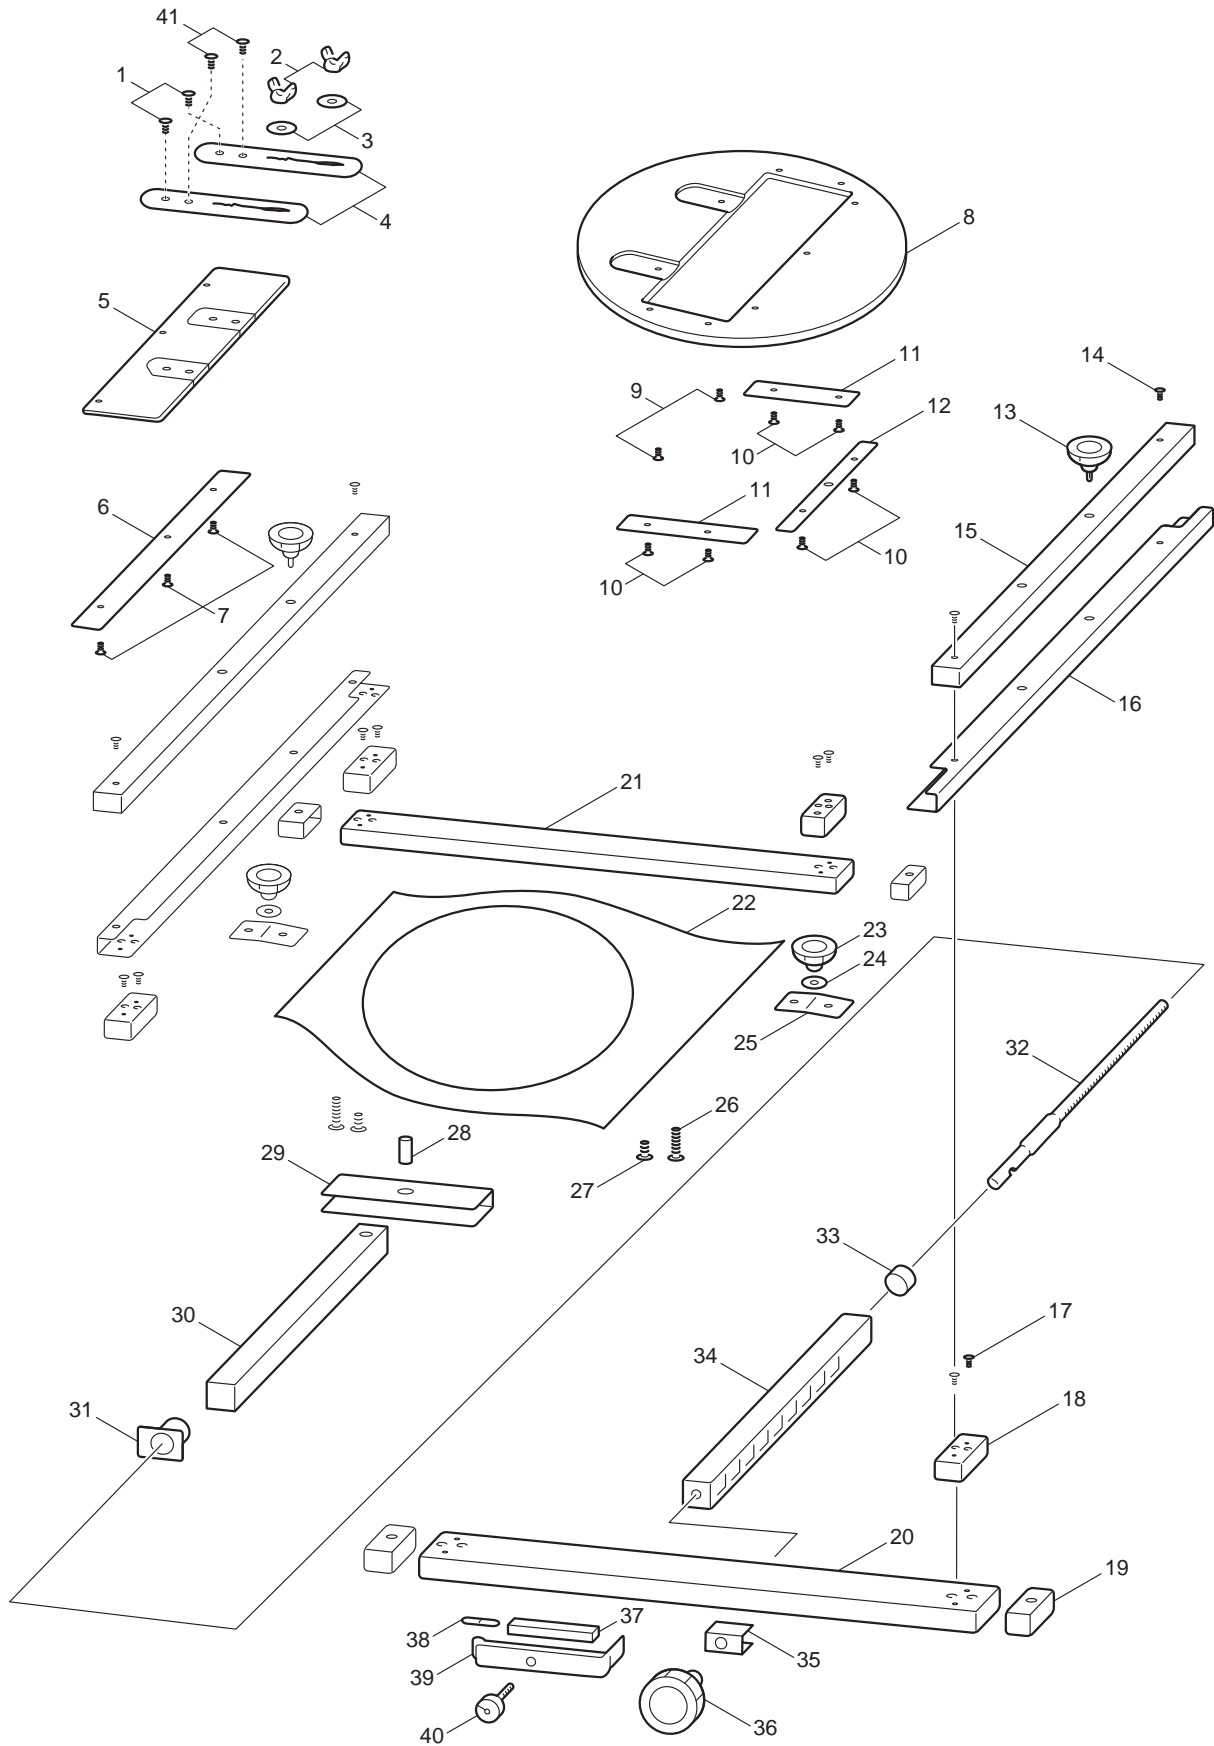

12 - 2009
KJ150
STAIR RULER

Item No.	Part No.	Description	Qty	Unit
1	KP00600B	DISH SPRING 4X8	4	PC.
2	KP00610	WING NUT M6	2	PC.
3	KP00620	FLAT WASHER 6X18	2	PC.
4	KP00630	ALUMINUM PLATE	2	PC.
5	KP00640	ACRYLIC PLATE	1	PC.
6	KP00650	PIT GUIDE 2X3X30	1	PC.
7	KP00660	DISH SPRING W/FEMALE SCREW 3X4	3	PC.
8	KP00670	ACRYLIC CIRCULAR PLATE	1	PC.
9	KP00680	DISH SPRING 6X20	2	PC.
10	KP00660	DISH SPRING W/FEMALE SCREW 3X4	7	PC.
11	KP00690	PIT GUIDE 2X3X12	2	PC.
12	KP00700	PIT GUIDE 2X3X35	1	PC.
13	KP00710	HANDLE(A)	2	PC.
14	KP00720	PAN HEAD SCREW 4X6	4	PC.
15	KP00730	COVER	2	PC.
16	KP00760	FRAME	2	PC.
17	KP00790	DISH SPRING 5X25	8	PC.
18	KP00800	SPACER	4	PC.
19	KP00810	CAP	4	PC.
20	KP00820	SQUARE PIPE(A)	1	PC.
21	KP00830	SQUARE PIPE(B)	1	PC.
22	KP00840	PLATE	1	PC.
23	KP00850	HANDLE	2	PC.
24	KP00860	FLAT WASHER 6X15	2	PC.
25	KP00870	RETAINER	2	PC.
26	KP00881	DISH SPRING 5X25	2	PC.
27	KP00891	DISH SPRING 4X12	2	PC.
28	KP00900	PIN	1	PC.
29	KP00910	U-BRACE	1	PC.
30	KP00920	SQUARE PIPE	1	PC.
31	KP00931	NUT	1	PC.
32	KP00941	SHAFT	1	PC.
33	KP00950	RING	1	PC.
34	KP00960	BELLOWS	1	PC.
35	KP00970	STOPPER	1	PC.
36	KP01020	HANDLE(B)	1	PC.
37	KP00980	BLOCK	1	PC.
38	KP00990	SPRING	1	PC.
39	KP01000	LATCH CASE	1	PC.
40	KP01010	KNOB	1	PC.
41	KP00600A	DISH SPRING 4X6	2	PC.