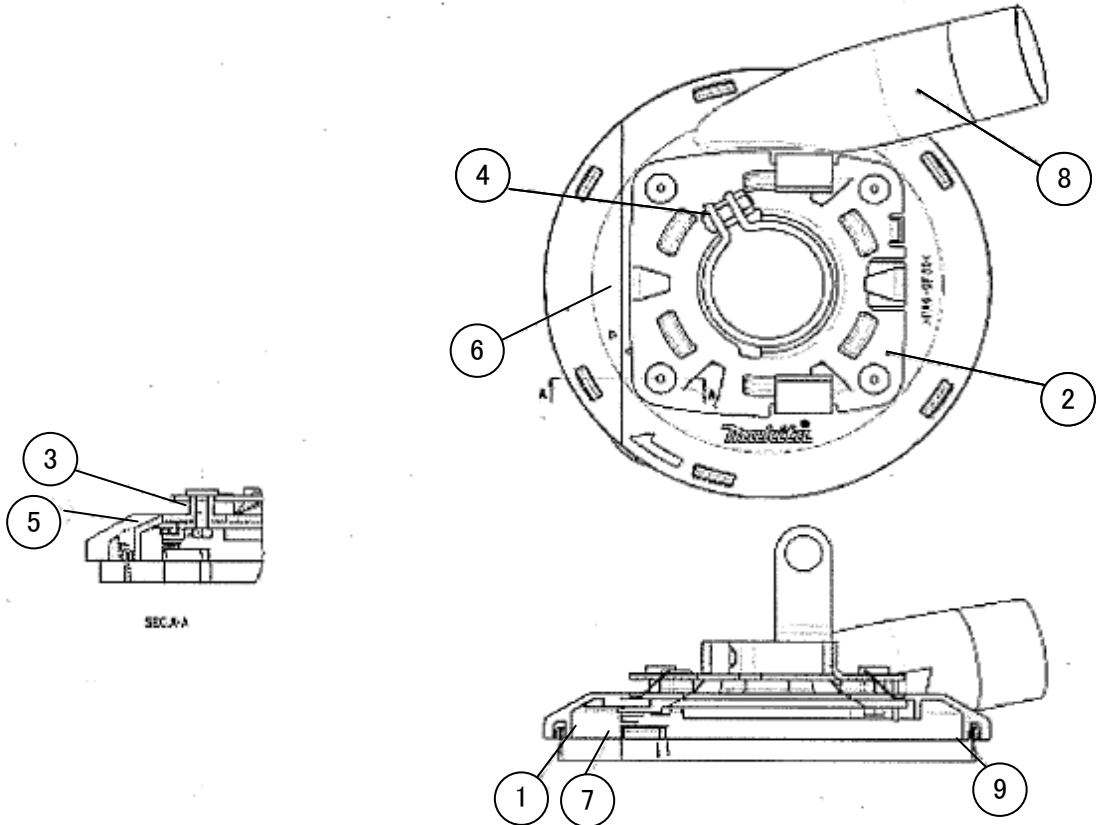

05 - 2015
 Part No.196587-9
DUST COVER COLLECTOR SET F/4-1/2"-5"

| Item No. | Part No. | Description | Qty | Unit |
|----------|----------|---------------------|-----|------|
| 1 | H04806-6 | INSTRUCATION MANUAL | 1 | PC. |
| 2 | 165739-3 | SET PLATE | 1 | PC. |
| 3 | 252176-1 | HEX NUT M4 | 4 | PC. |
| 4 | 265180-1 | PH SCREW M5X16 | 1 | PC. |
| 5 | 266727-4 | HEX BOLT M4X15 | 4 | PC. |
| 6 | 451765-1 | SUPPORT COVER | 1 | PC. |
| 7 | 451766-9 | PLATE | 1 | PC. |
| 8 | 451767-7 | COVER | 1 | PC. |
| 9 | 743332-9 | BRUSH A | 1 | PC. |
| 10 | 743333-7 | BRUSH B | 1 | PC. |

06 - 2012
 Part No.195236-5
 DUST COLLECTOR COVER SET 5"

SEC.A-A

| Item No. | Part No. | Description | Qty | Unit |
|----------|----------|--------------------------|-----|------|
| 1 | 165596-9 | SET PLATE | 1 | PC. |
| 2 | 451767-7 | COVER | 1 | PC. |
| 3 | 451765-1 | SUPPORT COVER | 1 | PC. |
| 4 | 451766-9 | PLATE | 1 | PC. |
| 5 | 743332-9 | BRUSH A | 1 | PC. |
| 6 | 743333-7 | BRUSH B | 1 | PC. |
| 7 | 267102-7 | FLAT WASHER 4 | 4 | PC. |
| 8 | 252096-9 | HEX. CAP NUT M4 | 4 | PC. |
| 9 | 265180-1 | PAN HEAD SCREW M5X16 | 1 | PC. |
| 10 | 911531-3 | P.H.SCREW M4X18 WITH WRM | 4 | PC. |