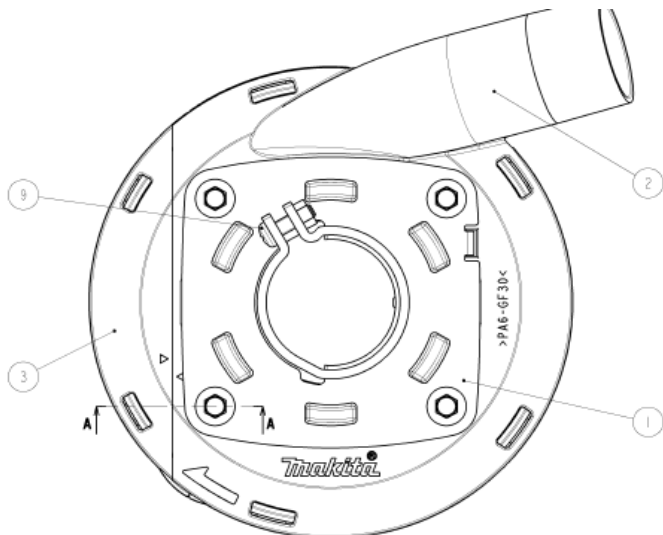

05 - 2015
 Part No.196587-9
DUST COVER COLLECTOR SET F/4-1/2"-5"

| Item No. | Part No. | Description | Qty | Unit |
|----------|----------|---------------------|-----|------|
| 1 | H04806-6 | INSTRUCATION MANUAL | 1 | PC. |
| 2 | 165739-3 | SET PLATE | 1 | PC. |
| 3 | 252176-1 | HEX NUT M4 | 4 | PC. |
| 4 | 265180-1 | PH SCREW M5X16 | 1 | PC. |
| 5 | 266727-4 | HEX BOLT M4X15 | 4 | PC. |
| 6 | 451765-1 | SUPPORT COVER | 1 | PC. |
| 7 | 451766-9 | PLATE | 1 | PC. |
| 8 | 451767-7 | COVER | 1 | PC. |
| 9 | 743332-9 | BRUSH A | 1 | PC. |
| 10 | 743333-7 | BRUSH B | 1 | PC. |

06 - 2012
 Part No.195236-5
 DUST COLLECTOR COVER SET 5"

SEC.A-A

| Item No. | Part No. | Description | Qty | Unit |
|----------|----------|--------------------------|-----|------|
| 1 | 165596-9 | SET PLATE | 1 | PC. |
| 2 | 451767-7 | COVER | 1 | PC. |
| 3 | 451765-1 | SUPPORT COVER | 1 | PC. |
| 4 | 451766-9 | PLATE | 1 | PC. |
| 5 | 743332-9 | BRUSH A | 1 | PC. |
| 6 | 743333-7 | BRUSH B | 1 | PC. |
| 7 | 267102-7 | FLAT WASHER 4 | 4 | PC. |
| 8 | 252096-9 | HEX. CAP NUT M4 | 4 | PC. |
| 9 | 265180-1 | PAN HEAD SCREW M5X16 | 1 | PC. |
| 10 | 911531-3 | P.H.SCREW M4X18 WITH WRM | 4 | PC. |