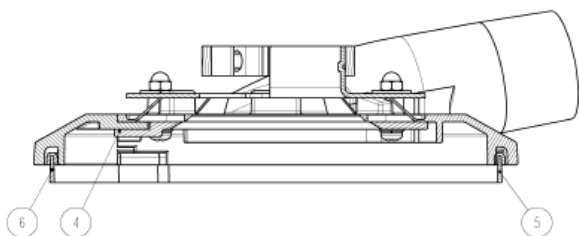

05 - 2015
 Part No.196587-9
DUST COVER COLLECTOR SET F/4-1/2"-5"

| Item No. | Part No. | Description | Qty | Unit |
|----------|----------|---------------------|-----|------|
| 1 | H04806-6 | INSTRUCATION MANUAL | 1 | PC. |
| 2 | 165739-3 | SET PLATE | 1 | PC. |
| 3 | 252176-1 | HEX NUT M4 | 4 | PC. |
| 4 | 265180-1 | PH SCREW M5X16 | 1 | PC. |
| 5 | 266727-4 | HEX BOLT M4X15 | 4 | PC. |
| 6 | 451765-1 | SUPPORT COVER | 1 | PC. |
| 7 | 451766-9 | PLATE | 1 | PC. |
| 8 | 451767-7 | COVER | 1 | PC. |
| 9 | 743332-9 | BRUSH A | 1 | PC. |
| 10 | 743333-7 | BRUSH B | 1 | PC. |

06 - 2012
 Part No.195236-5
 DUST COLLECTOR COVER SET 5"

SEC.A-A

| Item No. | Part No. | Description | Qty | Unit |
|----------|----------|--------------------------|-----|------|
| 1 | 165596-9 | SET PLATE | 1 | PC. |
| 2 | 451767-7 | COVER | 1 | PC. |
| 3 | 451765-1 | SUPPORT COVER | 1 | PC. |
| 4 | 451766-9 | PLATE | 1 | PC. |
| 5 | 743332-9 | BRUSH A | 1 | PC. |
| 6 | 743333-7 | BRUSH B | 1 | PC. |
| 7 | 267102-7 | FLAT WASHER 4 | 4 | PC. |
| 8 | 252096-9 | HEX. CAP NUT M4 | 4 | PC. |
| 9 | 265180-1 | PAN HEAD SCREW M5X16 | 1 | PC. |
| 10 | 911531-3 | P.H.SCREW M4X18 WITH WRM | 4 | PC. |