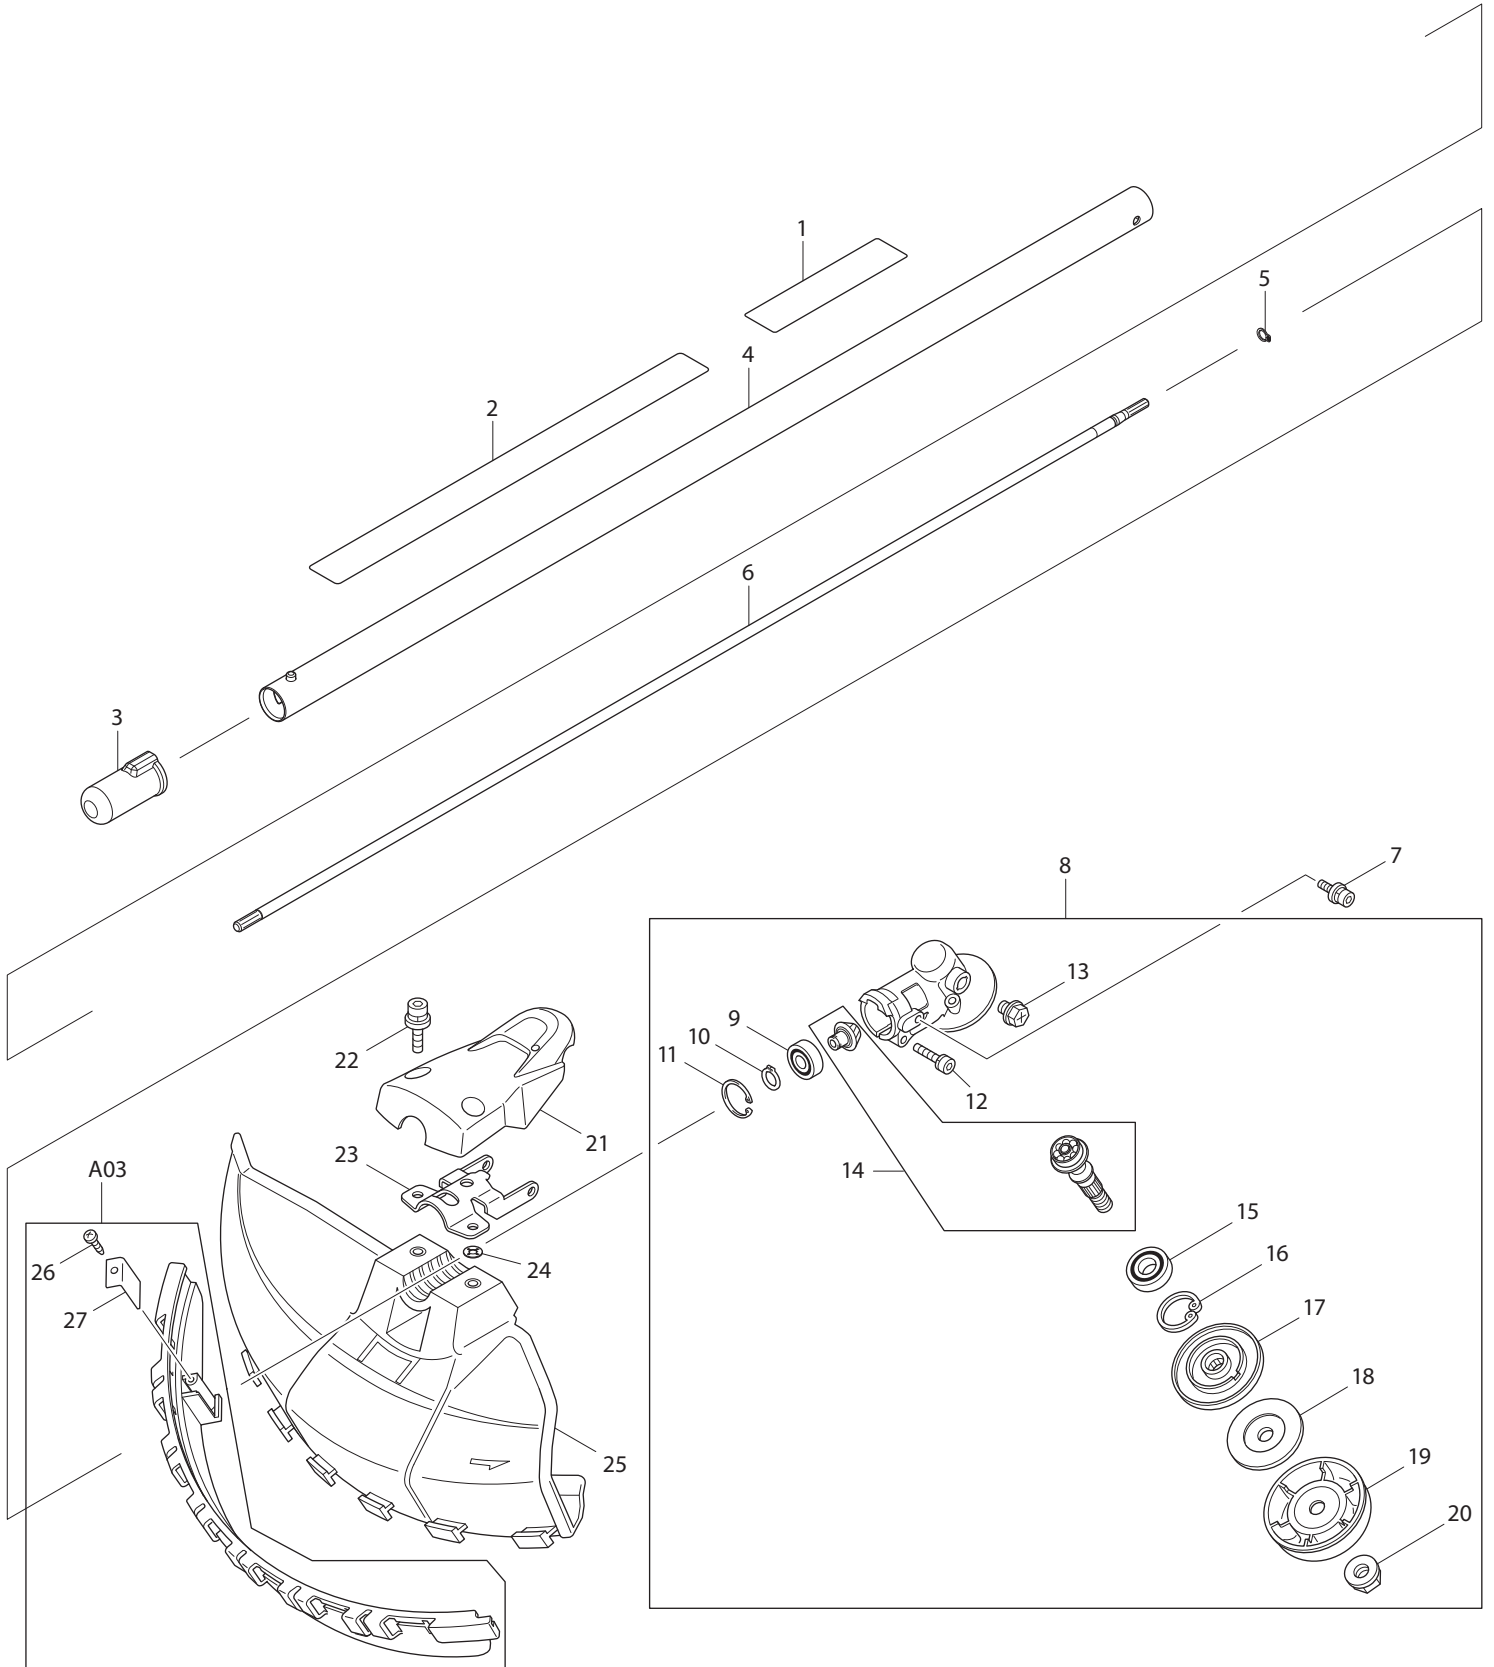

03 - 2012  
EM400MP  
Straight Shaft Line Trimmer Attachment  
(For EX2650LH)

Item No	Type	Part No	Description	Qty	Unit
1		819312-8	MAKITA LOGO LABEL	1	PC.
2		893759-4	CAUTION LABEL	1	PC.
3		424434-7	CAP 24	1	PC.
4		141010-9	SHAFT PIPE A COMPLETE	1	PC.
5		961003-8	RETAINING RING S-7	1	PC.
6		326088-5	SHAFT A	1	PC.
7		922218-2	H.S.H.BOLT M5X14 WITH WR	2	PC.
8		125556-3	GEAR CASE ASSEMBLY	1	PC.
	INC.		Item No. 8-20		
9		210049-4	BALL BEARING 609ZZ	1	PC.
10		961005-4	RETAINING RING S-9	1	PC.
11		962103-7	RETAINING RING R-24	1	PC.
12		922241-7	HEX. SOCKET HEAD BOLT M5X25	1	PC.
13		265590-2	+HEX.BOLT M8X10 WITH R	1	PC.
14	1	188902-1	CUTTER SHAFT SET	1	PC.
	2	183A00-2	CUTTER SHAFT SET	1	PC.
15		210115-7	BALL BEARING 6001LLU	1	PC.
16		962106-1	RETAINING RING R-28	1	PC.
17		331861-0	RECEIVE WASHER	1	PC.
18		346084-7	CLAMP WASHER	1	PC.
19		168526-9	CUP	1	PC.
20		264025-0	HEX. NUT M10-17	1	PC.
21		451097-6	PROTECTOR COVER	1	PC.
22		266579-3	HEX SOCKET HEAD BOLT M6X30	2	PC.
23		346073-2	PROTECTOR CLAMP	1	PC.
24		413143-3	WASHER	2	PC.
25		452260-4	PROTECTOR	1	PC.
26		266326-2	TAPPING SCREW 4X18	1	PC.
27		346074-0	CUTTER	1	PC.
<b>ACCESSORIES</b>		<b>- See catalogue or visit <a href="http://www.makita.ca">www.makita.ca</a> for more optional accessories -</b>			
A01		195149-0	BUMP & FEED 4, M10X1.25 LH	1	PC.
A02		783217-7	HEX WRENCH 5	1	PC.
A03		135398-7	PROTECTOR EXTENSION ASSY	1	PC.
	INC.		Item No. 26,27		