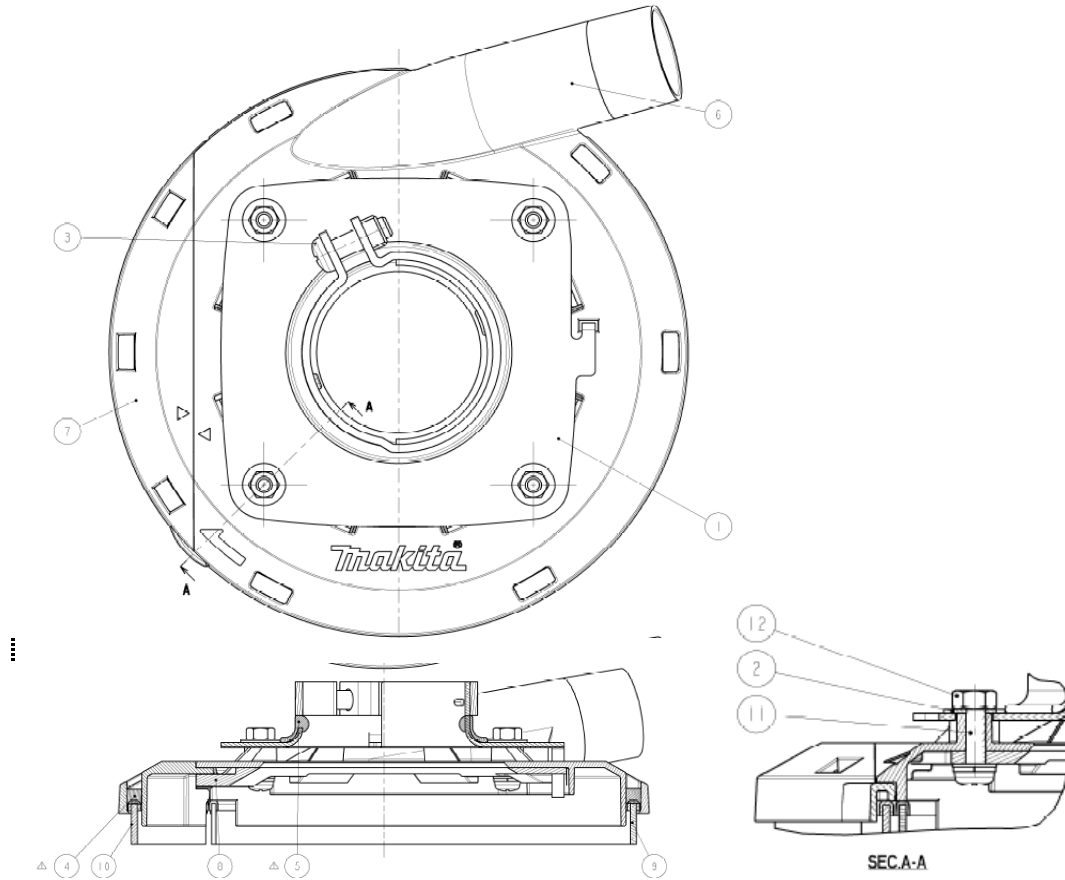

06 - 2012
 Part No.195386-6
 DUST COLLECTOR COVER SET 7"

Item No.	Part No.	Description	Qty	Unit
1	165624-0	SET PLATE	1	PC.
2	253047-5	FLAT WASHER 6	4	PC.
3	265198-2	+PAN HEAD SCREW M8x25	1	PC.
4	423429-7	SPONGE 6-25	8	PC.
5	424487-6	RUBBER RING 61	1	PC.
6	452085-6	COVER	1	PC.
7	452086-4	SUPPORT COVER	1	PC.
8	452087-2	PLATE	1	PC.
9	743334-5	BRUSH A	1	PC.
10	743335-3	BRUSH B	1	PC.
11	911736-5	PAN HEAD SCREW M6x22	4	PC.
12	931302-2	HEX. NUT M6	4	PC.