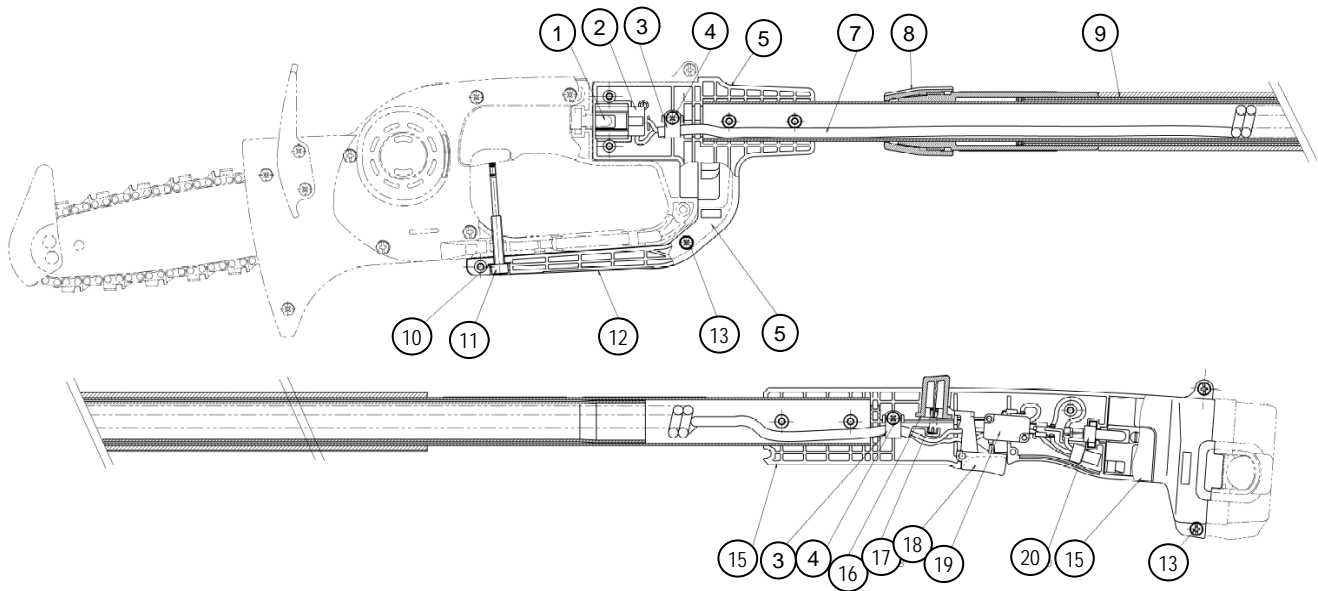

04 - 2010

192927-9

**PRUNING EXTENSION SET**  
(For Model No. UC120DWA / UC120DWD)

Item No.	Type	Sub Part No.	Description	Qty	Unit
1		654184-2	TERMINAL PLATE - N/A (Special Order Item)	2	PC.
2		687096-4	TERMINAL HOLDER - N/A (Special Order Item)	1	PC.
3		687048-5	STRAIN RELIEF - N/A (Special Order Item)	2	PC.
4		266020-6	TAPPING SCREW 4X12	2	PC.
5		183000-6	CONNECTOR SET - N/A (Special Order Item)	1	SET
7		667802-3	VINYL CORD - N/A (Special Order Item)	1	PC.
8		416551-7	LOCK RING	1	PC.
9		151640-8	PIPE 30 COMPLETE - N/A (Special Order Item)	1	PC.
10		253186-1	FLAT WASHER 7	1	PC.
11		150934-8	HEX. SOCKET HEAD BOLT M6X30 COM - N/A (Special Order Item)	1	PC.
12		816780-6	INDICATION LABEL - N/A (Special Order Item)	1	PC.
13		265995-6	TAPPING SCREW 4X18	11	PC.
15		182999-2	GRIP SET - N/A (Special Order Item)	1	SET
16		416308-6	LOCK OFF BUTTON	1	PC.
17		233194-8	COMPRESSION SPRING 4	1	PC.
18		416840-0	SWITCH LEVER	1	PC.
19		651942-7	SWITCH V-15-1A6-IN	1	PC.
20		643909-9	BATTERY HOLDER	1	PC.