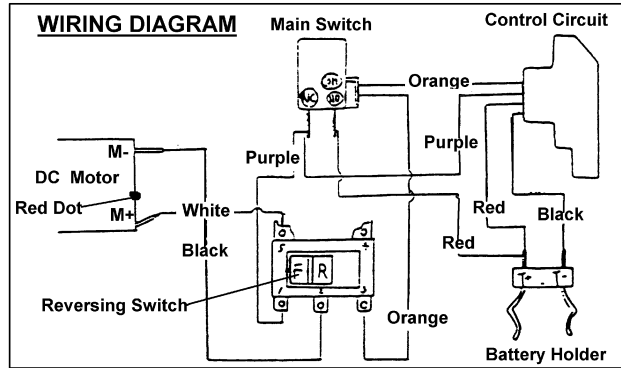

3/8" ANGLE SOCKET DRIVER - 9.6V Model 6706D

Item No.	Part No.	Used	Description	Item No.	Part No.	Used	Description
1	152558-6	1	Head Com.	34	629624-9	1	DC Motor 9.6V (Includes Item 36)
2	258002-2	1	Spring Pin 3-6	35	183057-7	1	Housing Set (Includes Item 46)
3	961023-2	1	Retaining Ring S-7	36	226235-7	1	Spur Gear 11
4	221391A8	1	Zerol Bevel Gear 14	37	233025-1	1	Compression Spring 2
5	152400B1	1	Spindle Com. (Includes 211031-6 - Ball Bearing 608LLB, 233081-1 - Compression Spring 3, 253139-0 - Flat Washer 8, 256436-3 - Pin 3-5 & 322640-7 Cap)	38	343898-5	1	Lever
6	285671-6	1	Bearing Retainer 13-23	39	651942-7	1	Switch V15-1A6-IN
7	961172-5	1	Retaining Ring S-34	40	651889-5	1	Switch C3BC-BC
8	267093-2	1	Flat Washer 34	41	233024-3	1	Compression Spring 4
9	266025-6	1	Screw M4x6	42	631283-7	1	Control Circuit
10	415444-5	1	Change Ring	43	414752-1	1	Switch Lever
11	152406-9	1	Lock Sleeve Com.	44	643909-9	1	Battery Holder
12	221390B0	1	Zerol Bevel Gear 13	45	655000-B	1	Plug for Cigarette Lighter
13	254235-7	1	Key 4	46	819063-3	1	Makita Label
14	212104-8	1	Needle Bearing 1212	47	911143-2	1	P. H. Screw M4x22
15	343798-9	1	Spacer	48	344798-2	1	Set Plate
16	211061-7	1	Ball Bearing 6000LLB	<u>Accessories</u>			
17	343897-7	1	Slide Plate	A01	192019-4	1	9.6VBattery 9100 (1.3Ah)
18	233026-9	1	Compression Spring 15		192404-1	1	9.6V Battery 9101A (1.7Ah)
19	233027-7	1	Compression Spring 20		192321-5	1	9.6VBattery 9101 (1.7Ah)
20	267024-1	1	Flat Washer 12		192638-6	1	9.6V Battery 9120 (1.3Ah)
21	216402-2	1	Thrust Needle Gauge 1224		192596-6	1	9.6V Battery 9122 (2.0Ah)
22	322493-4	1	Retainer	A02	414938-7	1	Battery Cover
23	256217-5	1	Pin 4	A03	DC1411	1	Super High Capacity Quad Voltage Charger F/1.3, 1.7, 2.0 & 2.2Ah & F/7.2V, 9.6V, 12V & 14.4V Batteries
24	216013-3	1	Steel Ball 6		CAADC1412	1	Automotive Quad Voltage Charger F/1.3, 1.7, 2.0 AH & F/7.2V, 9.6V, 12V, & 14.4V Batteries (Includes Item 45)
25	152399-0	1	Holder Com.		DC1422	1	Automotive Quad Voltage Charger F/1.3, 1.7, 2.0 AH & F/7.2V, 9.6V, 12V, & 14.4V Batteries (Includes Item 45)
26	253998-2	1	Lock Washer 10				
27	343945-2	1	(U) Plate				
28	343896-9	1	Plate				
29	226204-8	1	Spur Gear 28				
30	153196-7	1	Spur Gear 11 Com.				
31	226204-8	1	Spur Gear 28				
32	226205-6	1	Internal Gear 67				
33	267067-3	1	Flat Washer 12				