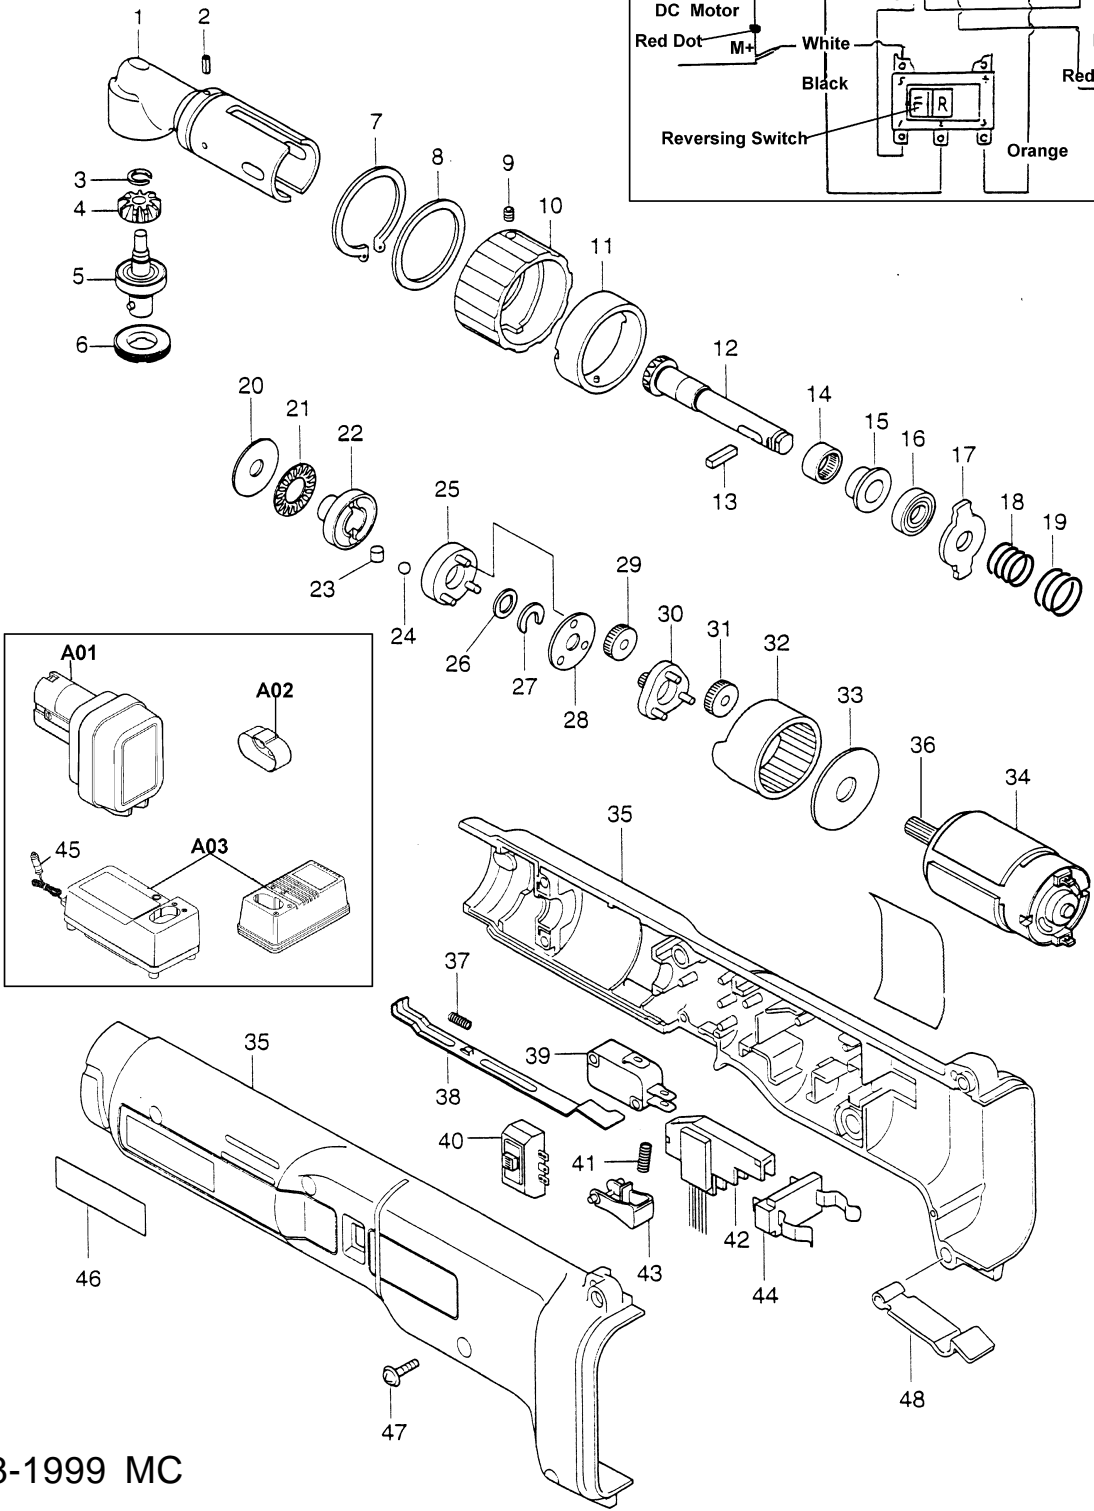

3/8" ANGLE SOCKET DRIVER - 9.6V Model 6706D

Item No.	Part No.	Used	Description	Item No.	Part No.	Used	Description
1	152558-6	1	Head Com.	34	629624-9	1	DC Motor 9.6V (Includes Item 36)
2	258002-2	1	Spring Pin 3-6	35	183057-7	1	Housing Set (Includes Item 46)
3	961023-2	1	Retaining Ring S-7	36	226235-7	1	Spur Gear 11
4	221391A8	1	Zerol Bevel Gear 14	37	233025-1	1	Compression Spring 2
5	152400B1	1	Spindle Com. (Includes 211031-6 - Ball Bearing 608LLB, 233081-1 - Compression Spring 3, 253139-0 - Flat Washer 8, 256436-3 - Pin 3-5 & 322640-7 Cap)	38	343898-5	1	Lever
6	285671-6	1	Bearing Retainer 13-23	39	651942-7	1	Switch V15-1A6-IN
7	961172-5	1	Retaining Ring S-34	40	651889-5	1	Switch C3BC-BC
8	267093-2	1	Flat Washer 34	41	233024-3	1	Compression Spring 4
9	266025-6	1	Screw M4x6	42	631283-7	1	Control Circuit
10	415444-5	1	Change Ring	43	414752-1	1	Switch Lever
11	152406-9	1	Lock Sleeve Com.	44	643909-9	1	Battery Holder
12	221390B0	1	Zerol Bevel Gear 13	45	655000-B	1	Plug for Cigarette Lighter
13	254235-7	1	Key 4	46	819063-3	1	Makita Label
14	212104-8	1	Needle Bearing 1212	47	911143-2	1	P. H. Screw M4x22
15	343798-9	1	Spacer	48	344798-2	1	Set Plate
16	211061-7	1	Ball Bearing 6000LLB	<u>Accessories</u>			
17	343897-7	1	Slide Plate	A01	192019-4	1	9.6VBattery 9100 (1.3Ah)
18	233026-9	1	Compression Spring 15		192404-1	1	9.6V Battery 9101A (1.7Ah)
19	233027-7	1	Compression Spring 20		192321-5	1	9.6VBattery 9101 (1.7Ah)
20	267024-1	1	Flat Washer 12		192638-6	1	9.6V Battery 9120 (1.3Ah)
21	216402-2	1	Thrust Needle Gauge 1224		192596-6	1	9.6V Battery 9122 (2.0Ah)
22	322493-4	1	Retainer	A02	414938-7	1	Battery Cover
23	256217-5	1	Pin 4	A03	DC1411	1	Super High Capacity Quad Voltage Charger F/1.3, 1.7, 2.0 & 2.2Ah & F/7.2V, 9.6V, 12V & 14.4V Batteries
24	216013-3	1	Steel Ball 6		CAADC1412	1	Automotive Quad Voltage Charger F/1.3, 1.7, 2.0 AH & F/7.2V, 9.6V, 12V, & 14.4V Batteries (Includes Item 45)
25	152399-0	1	Holder Com.		DC1422	1	Automotive Quad Voltage Charger F/1.3, 1.7, 2.0 AH & F/7.2V, 9.6V, 12V, & 14.4V Batteries (Includes Item 45)
26	253998-2	1	Lock Washer 10				
27	343945-2	1	(U) Plate				
28	343896-9	1	Plate				
29	226204-8	1	Spur Gear 28				
30	153196-7	1	Spur Gear 11 Com.				
31	226204-8	1	Spur Gear 28				
32	226205-6	1	Internal Gear 67				
33	267067-3	1	Flat Washer 12				