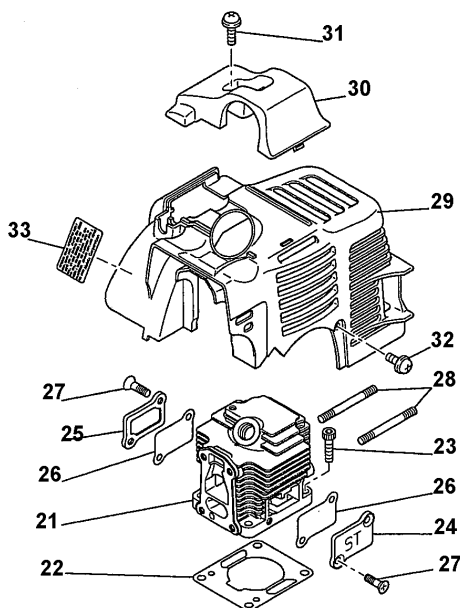

25.6CC BRUSHCUTTER, BIKE HANDLE

Model BCM2600

CRANKCASE

Item No.	Part No.	No. Used	Description
1	KB13004AA	1	Case, Drive
2	KB13005AA	1	Case, Starter
3	S110X60X010	2	Bearing, Ball
4	KW21005AA	2	Oil Seal
5	KU40003AA	2	Pin, Dowel
6	KU12028AA	3	Screw & Washer
7	KB90005AA	1	Guide
8	KB90006AA	1	Guide
9	KU40004AA	2	Pin, Dowel
10	KH30024DA	1	Case, Fan
11	FR64569E	4	Bolt & Washer
12	KW56056AA	1	Label

CYLINDER, TOP COVER SYSTEM

Item No.	Part No.	No. Used	Description
21	KC13020AA	1	Cylinder
22	KW32014AA	1	Gasket, Cylinder
23	B121C05X020	4	Bolt, Sch
24	KC90016AA	1	Cover
25	KC90017AA	1	Cover
26	KW39079AA	2	Gasket
27	KU12031AA	4	Screw, Ctsk-Crs
28	B151B05X050	2	Bolt, Stud
29	KH40094DA	1	Cover, Top
30	KH70020AA	1	Guard, Plug
31	H071D05X020K	1	Screw & Washer
32	KU12043AA	1	Screw & Washer
33	KW56248BA	1	Label, Emission

10-2005

CRANKSHAFT & PISTON SYSTEM

Item No.	Part No.	No. Used	Description
41	KD01033AA	1	Crankshaft Assy
42	KP13014AA	1	Piston
43	KP51008AA	1	Pin, Piston
44	KP23002AA	2	Ring, Top
45	FR64817	2	Clip, Piston Pin
46	FR64857	1	Bearing, Needle
47	ZZ70028C	1	Nut, Conical Spg

CLUTCH

Item No.	Part No.	No. Used	Description
111	KT01002BA	1	Clutch (Includes Items 112 & 113)
112	KT12004BA	2	Shoe, Clutch
113	FR64233A	1	Spring
114	KT14003AA	2	Bolt, Clutch
115	FR67347A	2	Washer
116	KU36001DA	2	Washer