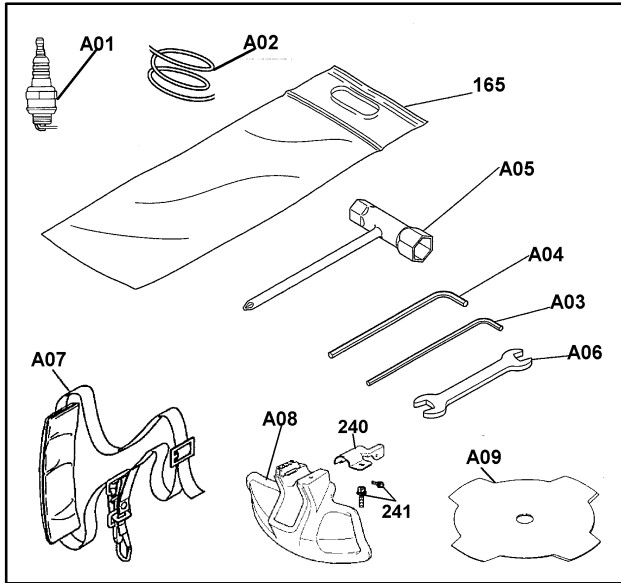

ACCESSORIES

Item No.	Part No.	No. Used	Description
Accessories			
165	KN01015AA005	1	Bag, Tool
240	KQ50403AA002	1	Bracket
241	KQ50402AA005	4	Bolt
A01	KE41011AA	1	Plug, Spark
A02	KS20088AB011	1	Rope, Starter
A03	KN01015AA001	1	Wrench Key
A04	KN01015AA002	1	Wrench Key
A05	KN01015BA003	1	Spanner, Box
A06	KN01015AA004	1	Spanner
A07	KQ50901AA	1	Band, Shoulder
A08	KQ50405AA	1	Guard
A09	B-01878	1	9" Star Blade 4T (1" Arbor)