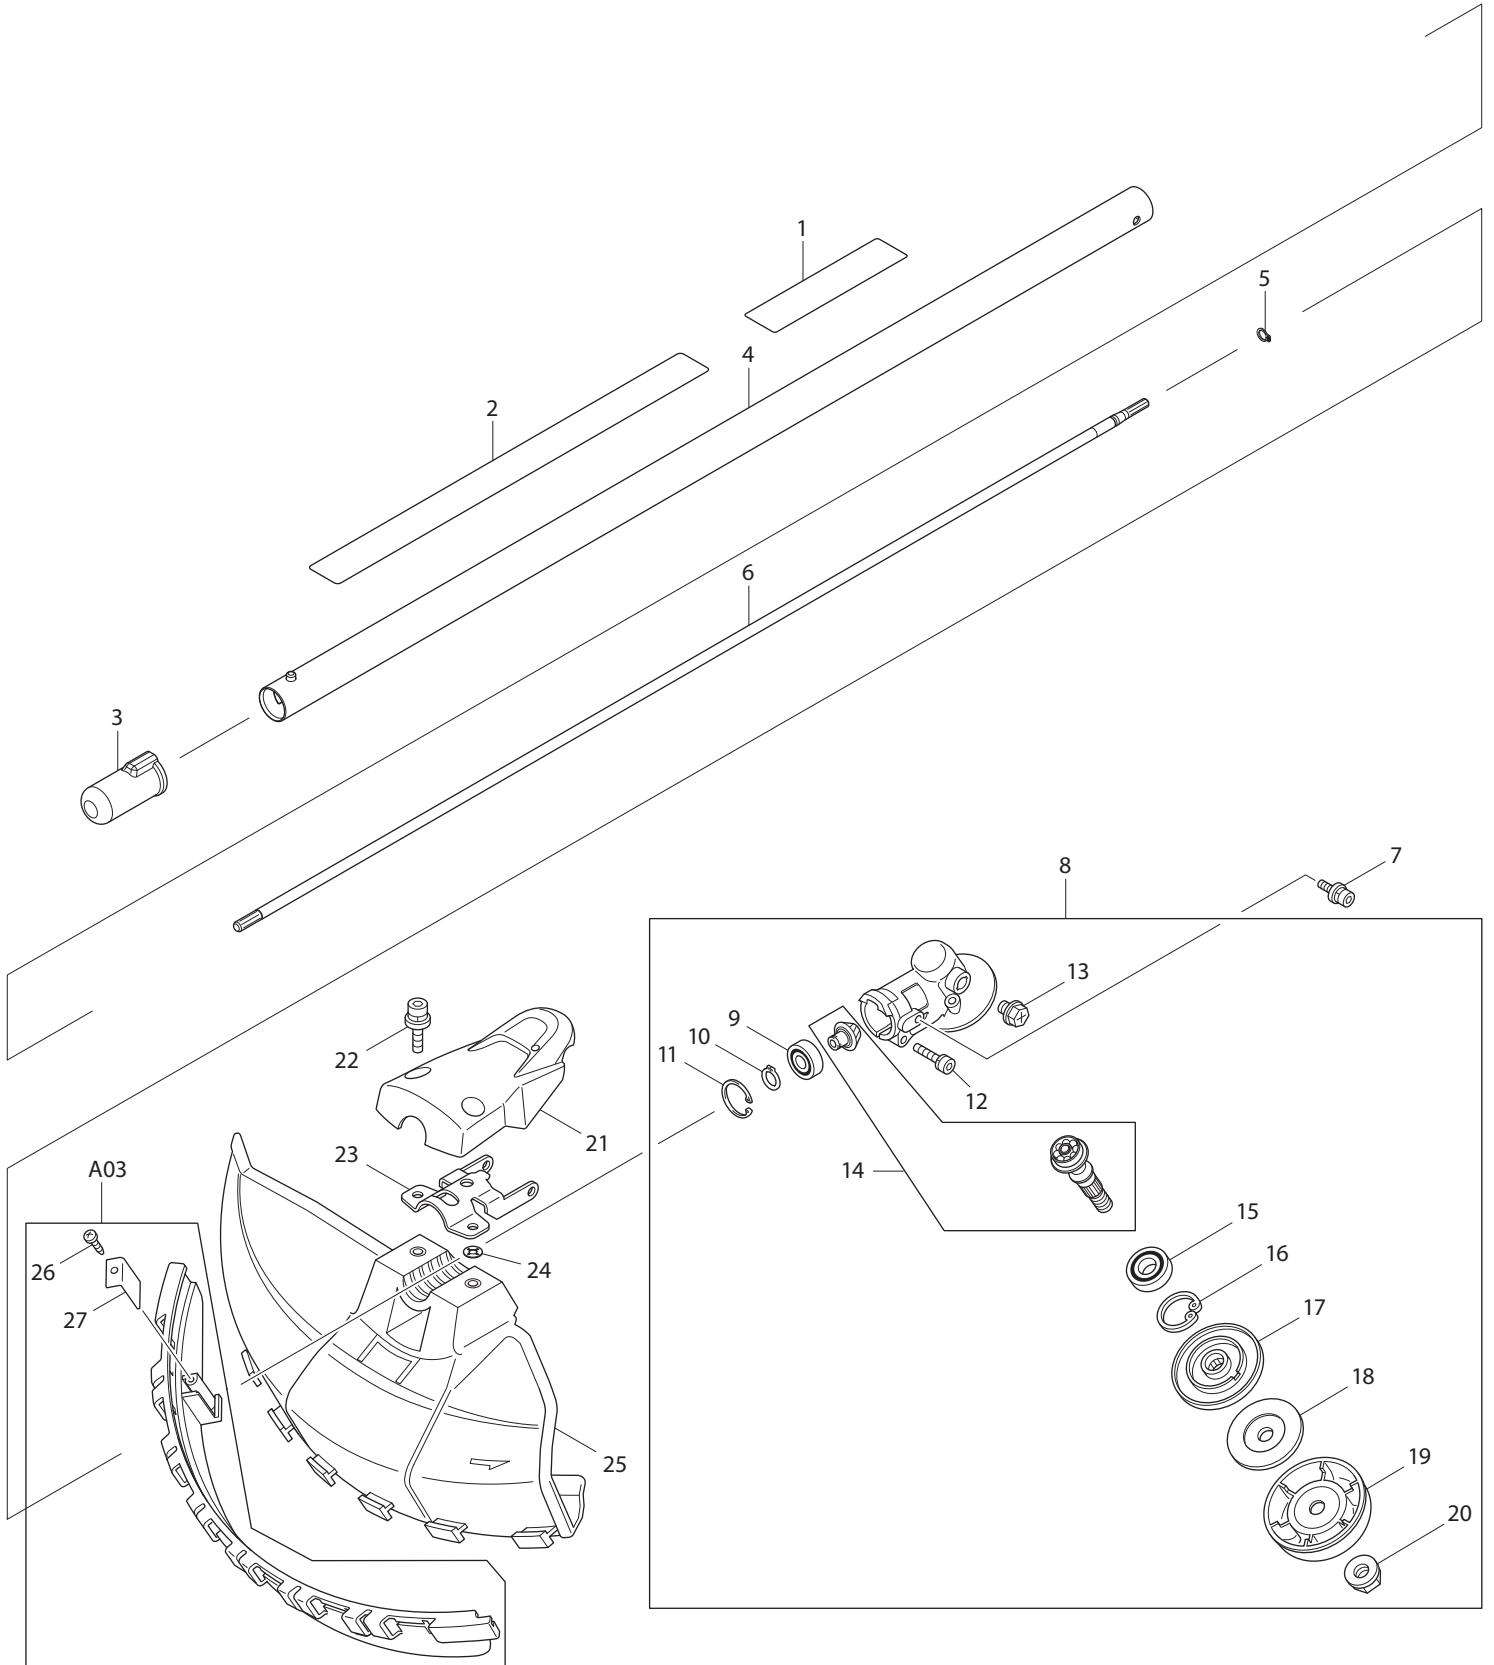

03 - 2012
EM400MP
Straight Shaft Line Trimmer Attachment
(For EX2650LH)

Item No	Type	Part No	Description	Qty	Unit
001		819312-8	MAKITA LOGO LABEL	1	PC.
002		893759-4	CAUTION LABEL	1	PC.
003		424434-7	CAP 24	1	PC.
004		141010-9	SHAFT PIPE A COMPLETE	1	PC.
005		961003-8	RETAINING RING S-7	1	PC.
006		326088-5	SHAFT A	1	PC.
007		922218-2	H.S.H.BOLT M5X14 WITH WR	2	PC.
008	2	123833-7	* GEAR CASE ASSEMBLY	1	PC.
		INC.	* Item No. 8-11, 13-20		
009	2	210157-1	* BALL BEARING 609ZZ	1	PC.
010	2	257986-1	* RETAINING RING S-9	1	PC.
011	2	257987-9	* RETAINING RING R-24	1	PC.
012		922241-7	HEX. SOCKET HEAD BOLT M5X25	1	PC.
013		265590-2	+HEX.BOLT M8X10 WITH R	1	PC.
014	3	183K10-9	* CUTTER SHAFT SET	1	PC.
015		210115-7	BALL BEARING 6001LLU	1	PC.
016	2	257407-3	* RETAINING RING R-28	1	PC.
017	2	326821-5	* RECEIVE WASHER	1	PC.
018		346084-7	CLAMP WASHER	1	PC.
019		168526-9	CUP	1	PC.
020		264025-0	HEX. NUT M10-17	1	PC.
021		451097-6	PROTECTOR COVER	1	PC.
022		266579-3	HEX SOCKET HEAD BOLT M6X30	2	PC.
023		346073-2	PROTECTOR CLAMP	1	PC.
024		413143-3	WASHER	2	PC.
025		452260-4	PROTECTOR	1	PC.
026		266326-2	TAPPING SCREW 4X18	1	PC.
027		346074-0	CUTTER	1	PC.

SERVICE CHANGES

1. Changes on Gear Case Assy

T/I# B9682

Item No.	Description	Type 1	Type 2	
008	Gear Case Assy	125556-3	123833-7	
009	BALL BEARING 609ZZ	210049-4	210157-1	Component of Item No. 08
010	RETAINING RING S-9	961005-4	257986-1	
011	RETAINING RING R-24	962103-7	257987-9	
014	CUTTER SHAFT SET	188902-1	257407-3	
016	RETAINING RING R-28	962106-1	257407-3	
017	RECEIVE WASHER	331861-0	326821-5	