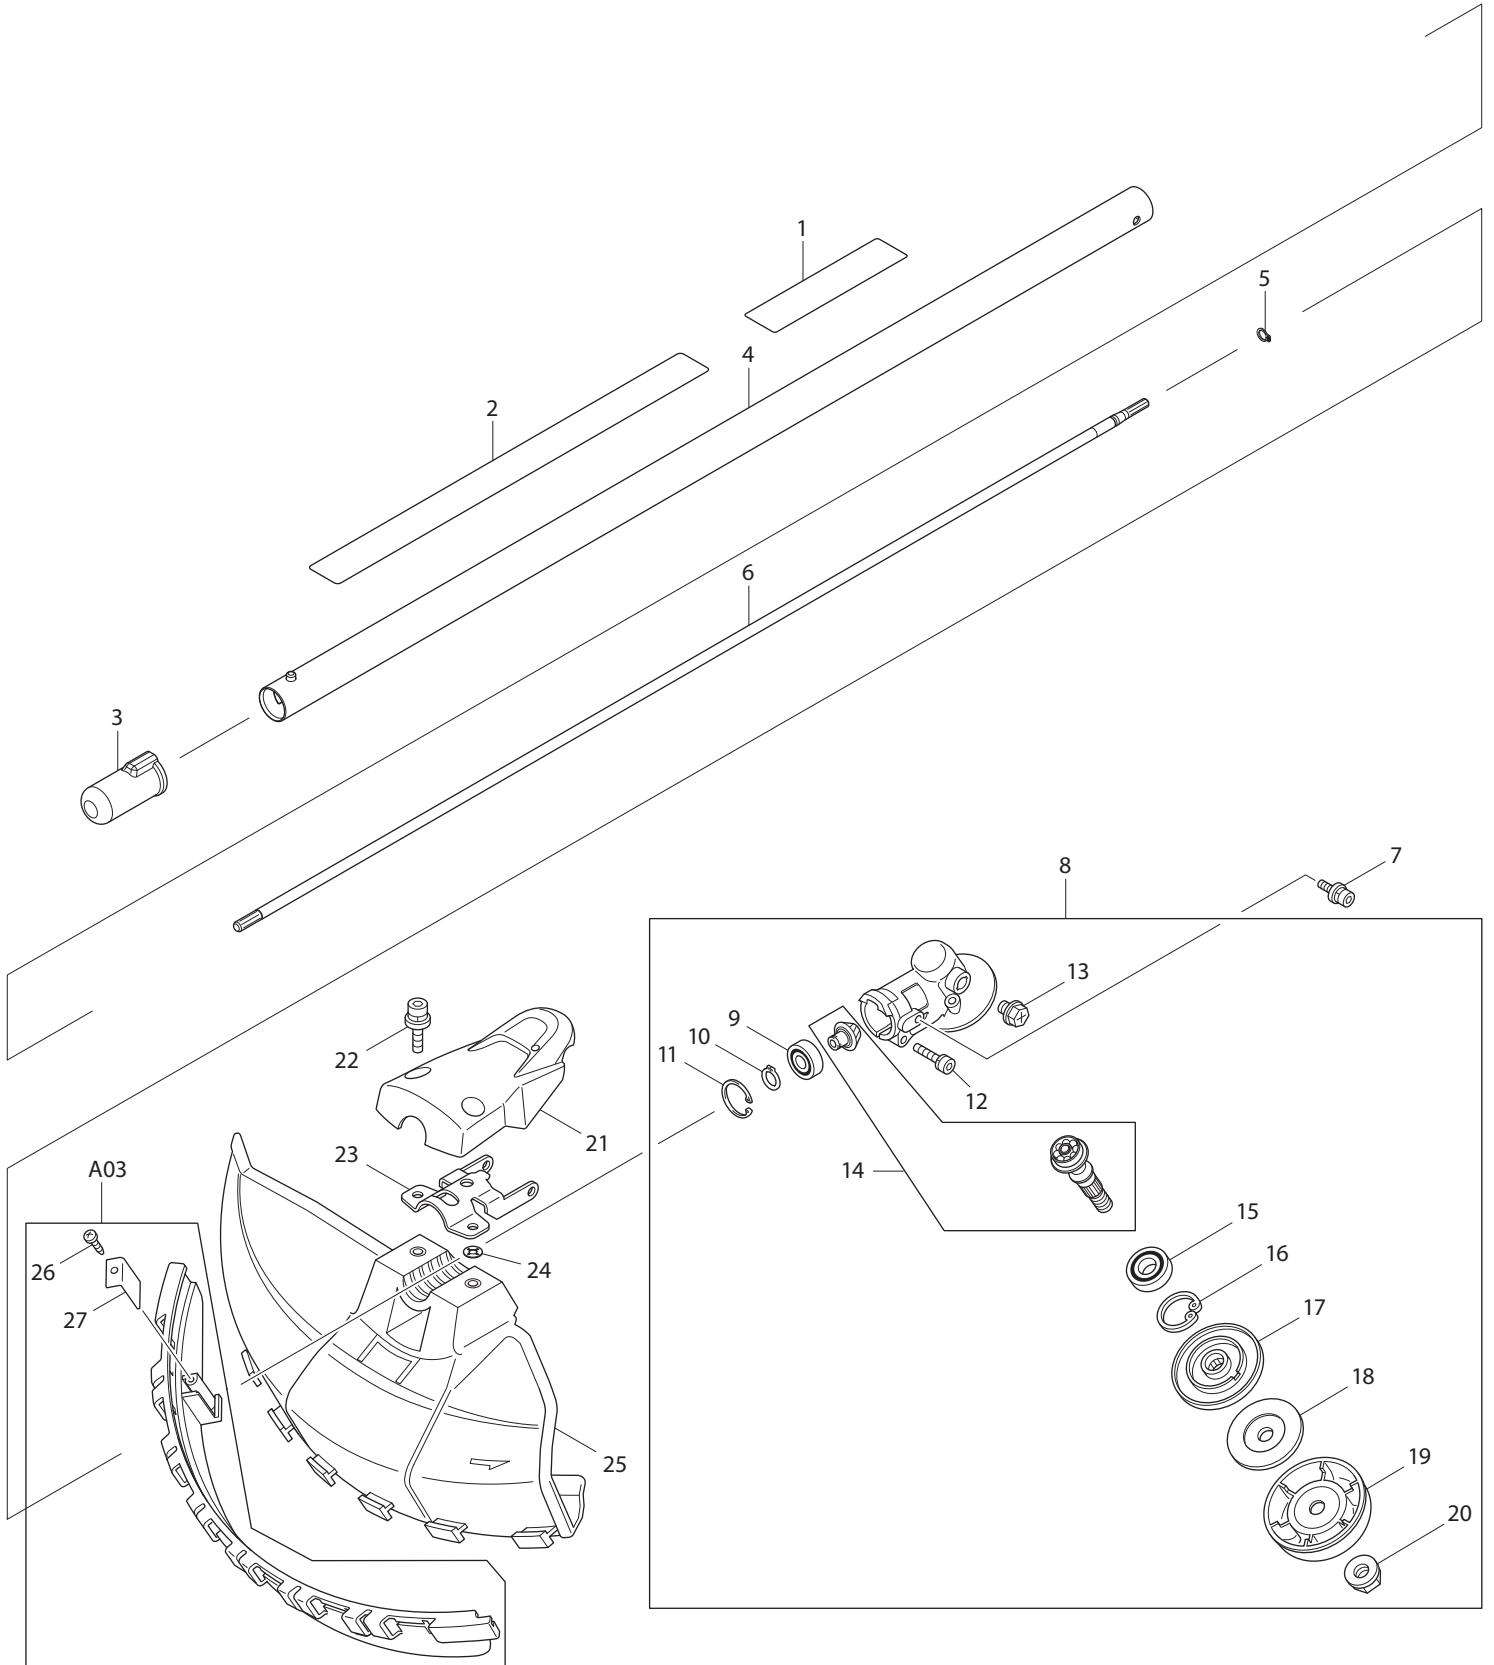

03 - 2012
EM400MP
Straight Shaft Line Trimmer Attachment
(For EX2650LH)

Item No	Type	Part No	Description	Qty	Unit
001		819312-8	MAKITA LOGO LABEL	1	PC.
002		893759-4	CAUTION LABEL	1	PC.
003		424434-7	CAP 24	1	PC.
004		141010-9	SHAFT PIPE A COMPLETE	1	PC.
005		961003-8	RETAINING RING S-7	1	PC.
006	2	327723-8	SHAFT A	1	PC.
007		922218-2	H.S.H.BOLT M5X14 WITH WR	2	PC.
008	2	123833-7	* GEAR CASE ASSEMBLY	1	PC.
		INC.	* Item No. 8-11, 13-20		
009	2	210157-1	* BALL BEARING 609ZZ	1	PC.
010	2	257986-1	* RETAINING RING S-9	1	PC.
011	2	257987-9	* RETAINING RING R-24	1	PC.
012		922241-7	HEX. SOCKET HEAD BOLT M5X25	1	PC.
013		265590-2	+HEX.BOLT M8X10 WITH R	1	PC.
014	3	183K10-9	* CUTTER SHAFT SET	1	PC.
015		210115-7	BALL BEARING 6001LLU	1	PC.
016	2	257407-3	* RETAINING RING R-28	1	PC.
017	2	326821-5	* RECEIVE WASHER	1	PC.
018		346084-7	CLAMP WASHER	1	PC.
019		168526-9	CUP	1	PC.
020		264025-0	HEX. NUT M10-17	1	PC.
021		451097-6	PROTECTOR COVER	1	PC.
022		266579-3	HEX SOCKET HEAD BOLT M6X30	2	PC.
023		346073-2	PROTECTOR CLAMP	1	PC.
024		413143-3	WASHER	2	PC.
025		452260-4	PROTECTOR	1	PC.
026		266326-2	TAPPING SCREW 4X18	1	PC.
027		346074-0	CUTTER	1	PC.

SERVICE CHANGES

1. Changes on Gear Case Assy

T/I# B9682

Item No.	Description	Type 1	Type 2	
008	Gear Case Assy	125556-3	123833-7	
009	BALL BEARING 609ZZ	210049-4	210157-1	Component of Item No. 08
010	RETAINING RING S-9	961005-4	257986-1	
011	RETAINING RING R-24	962103-7	257987-9	
014	CUTTER SHAFT SET	188902-1	257407-3	
016	RETAINING RING R-28	962106-1	257407-3	
017	RECEIVE WASHER	331861-0	326821-5	