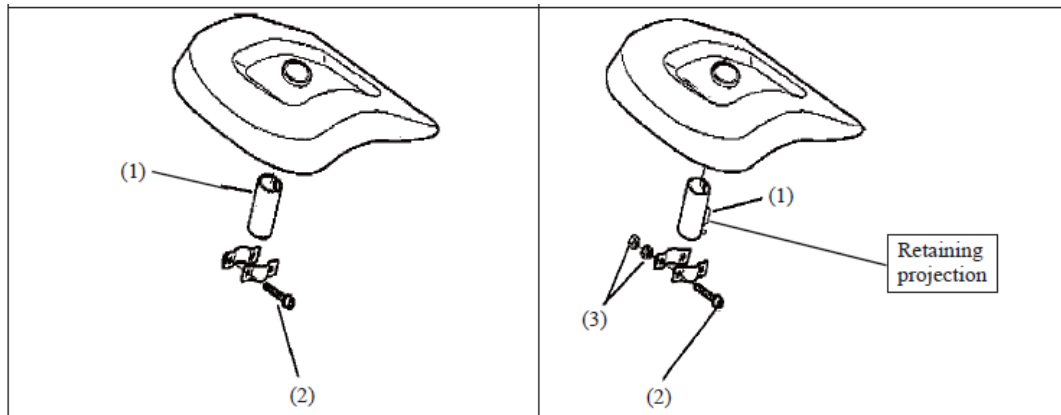

SERVICE CHANGES

1. Changes on Cover sleeve and M6x30 Torx bolt, Addition of M6 Hard lock rim

(TI#Y07144)

(TI#Y07218)

Item No.	Description	Type 1	Type 2	Type 3
1	Cover Sleeve	328145600N	XNR0000506(N/A)	XNR0000443
5	Torx Bolt M6X30 > Bolt M6X45	065063000N	XNR0000507(N/A)	XNR0000006
34	Hard Lock Rim M6 > Nut M6	-----	XNR0000508(N/A)	XNR0000044

Above parts are completely interchangeable as a set.

Type 1

Type 2

Type 3