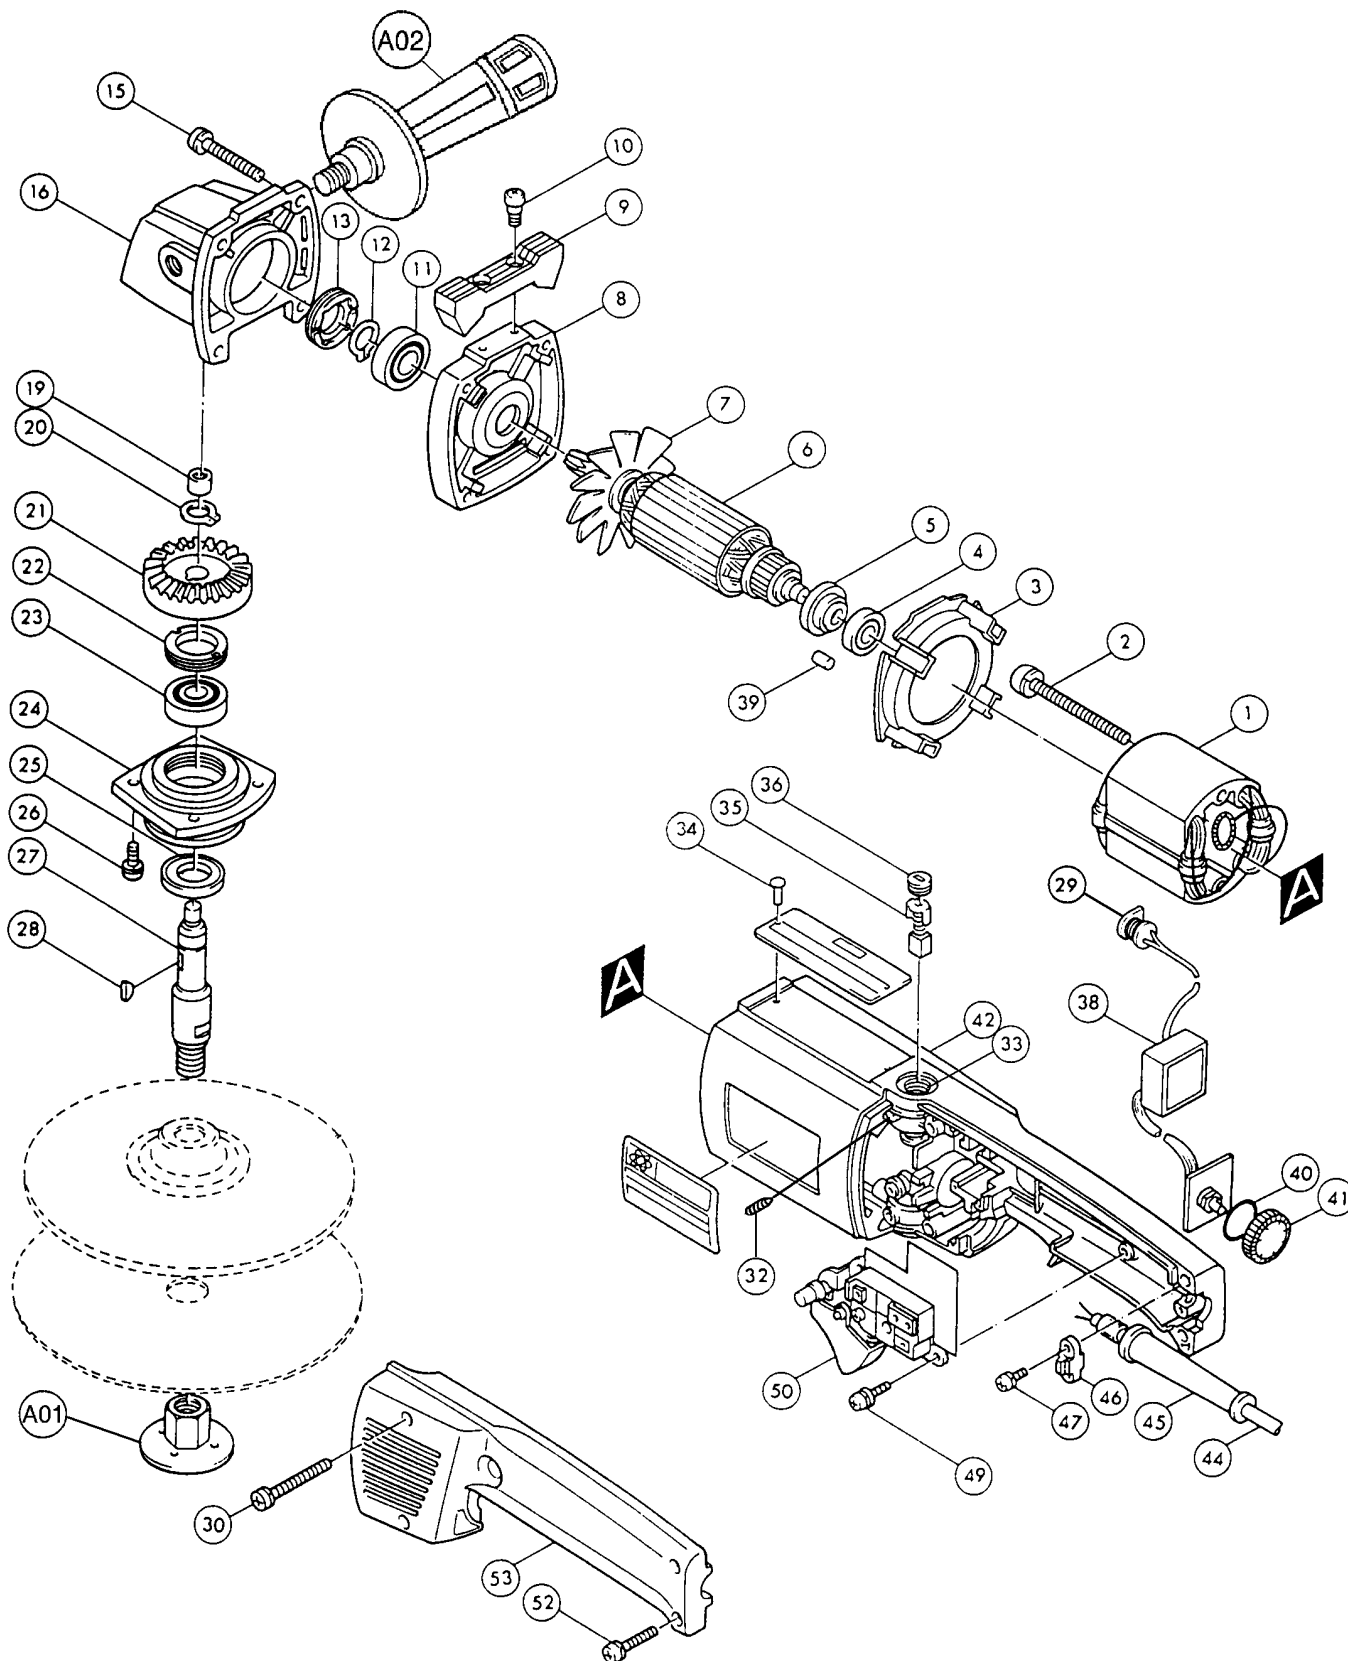

7" ELECTRONIC SANDER/POLISHER Model 9217SPC

Item No.	Part No.	No. Used	Description
1	534216-0	1	Field Assy(With Items 104 & 105)
2	911691-1	2	P.H. Screw M5x70
3	411263-7	1	Baffle Plate
4	211033-2	1	Ball Bearing 608LB
5	681621-3	1	Insulated Washer
6	516206-5	1	Armature Assy(Includes Items 4, 5 & 7)
7	241080-9	1	Fan 68
8	315733-7	1	Gear Housing Cover
9	421275-2	1	Tool Rest
10	251306-1	2	(+) P.H. Screw M5
11	211201-7	1	Ball Bearing 6002LLB
12	961055-9	1	Retaining Ring S-15
13	285816-6	1	Bearing Retainer 19-33
15	911261-6	4	P.H. Screw M5X40
16	312355-4	1	Gear Housing
19	212005-0	1	Needle Bearing 810
20	961052-5	1	Retaining Ring S-12
21	221365-9	1	Spiral Bevel Gear 44
22	285305-1	1	Bearing Retainer 22-34
23	211106-1	1	Ball Bearing 6201LLB
24	312795-6	1	Bearing Box
25	213301-9	1	Dust Seal 20
26	911121-2	1	P.H. Screw M4x14
27	325432-3	1	Spindle
28	254002-0	1	Woodruff Key 3
29	649034-4	1	Pick up Coil
30	911173-3	2	P.H. Screw M4x45
32	913206-0	2	Set Screw M5x8
33	643603-3	2	Brush Holder 6-10
34	953106-2	2	Rivet 0-5
35	191945-4	2	Carbon Brush CB-124
36	643600-9	2	Brush Holder Cap 6-10
38	631179-2	1	Controller (Includes Item 29)