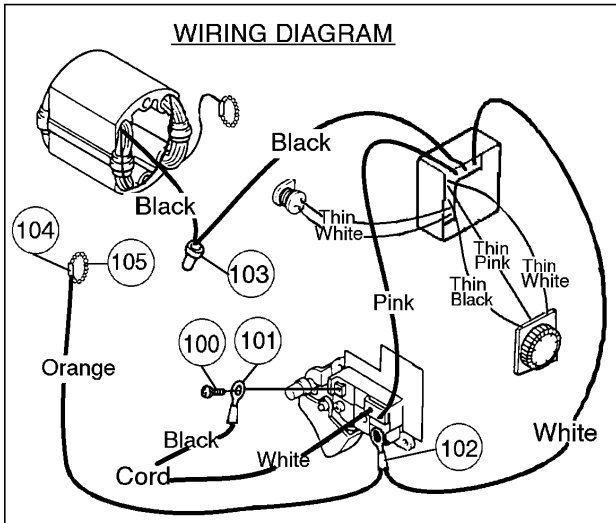

7" ELECTRONIC SANDER/POLISHER Model 9217SPC

Item No.	Part No.	No. Used	Description
1	534216-0	1	Field Assy(With Items 104 & 105)
2	911691-1	2	P.H. Screw M5x70
3	411263-7	1	Baffle Plate
4	211033-2	1	Ball Bearing 608LB
5	681621-3	1	Insulated Washer
6	516206-5	1	Armature Assy(Includes Items 4, 5 & 7)
7	241080-9	1	Fan 68
8	315733-7	1	Gear Housing Cover
9	421275-2	1	Tool Rest
10	251306-1	2	(+) P.H. Screw M5
11	211201-7	1	Ball Bearing 6002LLB
12	961055-9	1	Retaining Ring S-15
13	285816-6	1	Bearing Retainer 19-33
15	911261-6	4	P.H. Screw M5X40
16	312355-4	1	Gear Housing
19	212005-0	1	Needle Bearing 810
20	961052-5	1	Retaining Ring S-12
21	221365-9	1	Spiral Bevel Gear 44
22	285305-1	1	Bearing Retainer 22-34
23	211106-1	1	Ball Bearing 6201LLB
24	312795-6	1	Bearing Box
25	213301-9	1	Dust Seal 20
26	911121-2	1	P.H. Screw M4x14
27	325432-3	1	Spindle
28	254002-0	1	Woodruff Key 3
29	649034-4	1	Pick up Coil
30	911173-3	2	P.H. Screw M4x45
32	913206-0	2	Set Screw M5x8
33	643603-3	2	Brush Holder 6-10
34	953106-2	2	Rivet 0-5
35	191945-4	2	Carbon Brush CB-124
36	643600-9	2	Brush Holder Cap 6-10
38	631179-2	1	Controller (Includes Item 29)