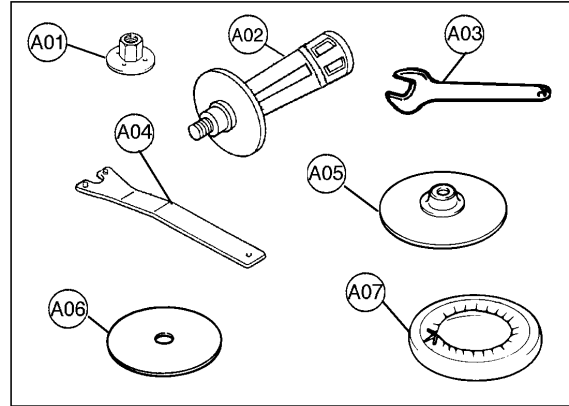

7" ELECTRONIC SANDER/POLISHER Model 9217SPC

Item No.	Part No.	No. Used	Description
1	534216-0	1	Field Assy(With Items 104 & 105)
2	911691-1	2	P.H. Screw M5x70
3	411263-7	1	Baffle Plate
4	211033-2	1	Ball Bearing 608LB
5	681621-3	1	Insulated Washer
6	516206-5	1	Armature Assy(Includes Items 4, 5 & 7)
7	241080-9	1	Fan 68
8	315733-7	1	Gear Housing Cover
9	421275-2	1	Tool Rest
10	251306-1	2	(+) P.H. Screw M5
11	211201-7	1	Ball Bearing 6002LLB
12	961055-9	1	Retaining Ring S-15
13	285816-6	1	Bearing Retainer 19-33
15	911261-6	4	P.H. Screw M5X40
16	312355-4	1	Gear Housing
19	212005-0	1	Needle Bearing 810
20	961052-5	1	Retaining Ring S-12
21	221365-9	1	Spiral Bevel Gear 44
22	285305-1	1	Bearing Retainer 22-34
23	211106-1	1	Ball Bearing 6201LLB
24	312795-6	1	Bearing Box
25	213301-9	1	Dust Seal 20
26	911121-2	1	P.H. Screw M4x14
27	325432-3	1	Spindle
28	254002-0	1	Woodruff Key 3
29	649034-4	1	Pick up Coil
30	911173-3	2	P.H. Screw M4x45
32	913206-0	2	Set Screw M5x8
33	643603-3	2	Brush Holder 6-10
34	953106-2	2	Rivet 0-5
35	191945-4	2	Carbon Brush CB-124
36	643600-9	2	Brush Holder Cap 6-10
38	631179-2	1	Controller (Includes Item 29)