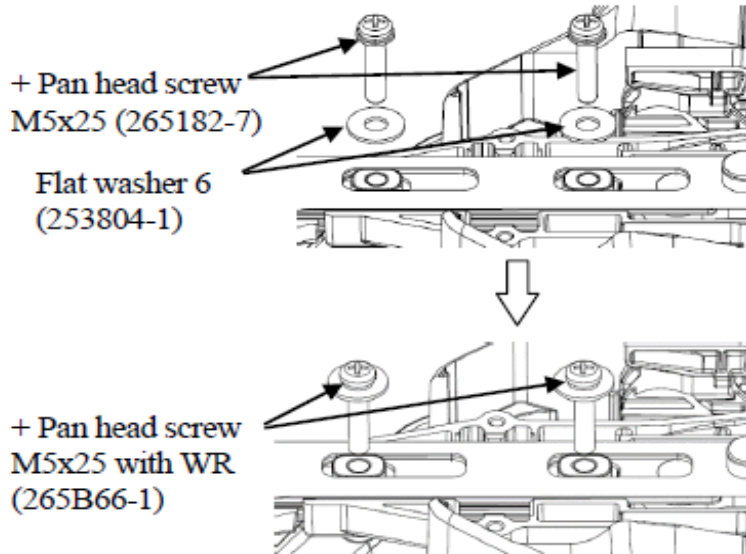

SERVICE CHANGES

1. Changes on +PH Screw M5x25 and PH Screw M4x16 (T/I#D4810)

Item No.	Description	Type 1	Type 2
053	+ PAN HEAD SCREW M5X25	265182-7	265B66-1
065	FLAT WASHER 6	253804-1	-----

Above parts are completely interchangeable as a set.

Following drawings are Double edged blade models