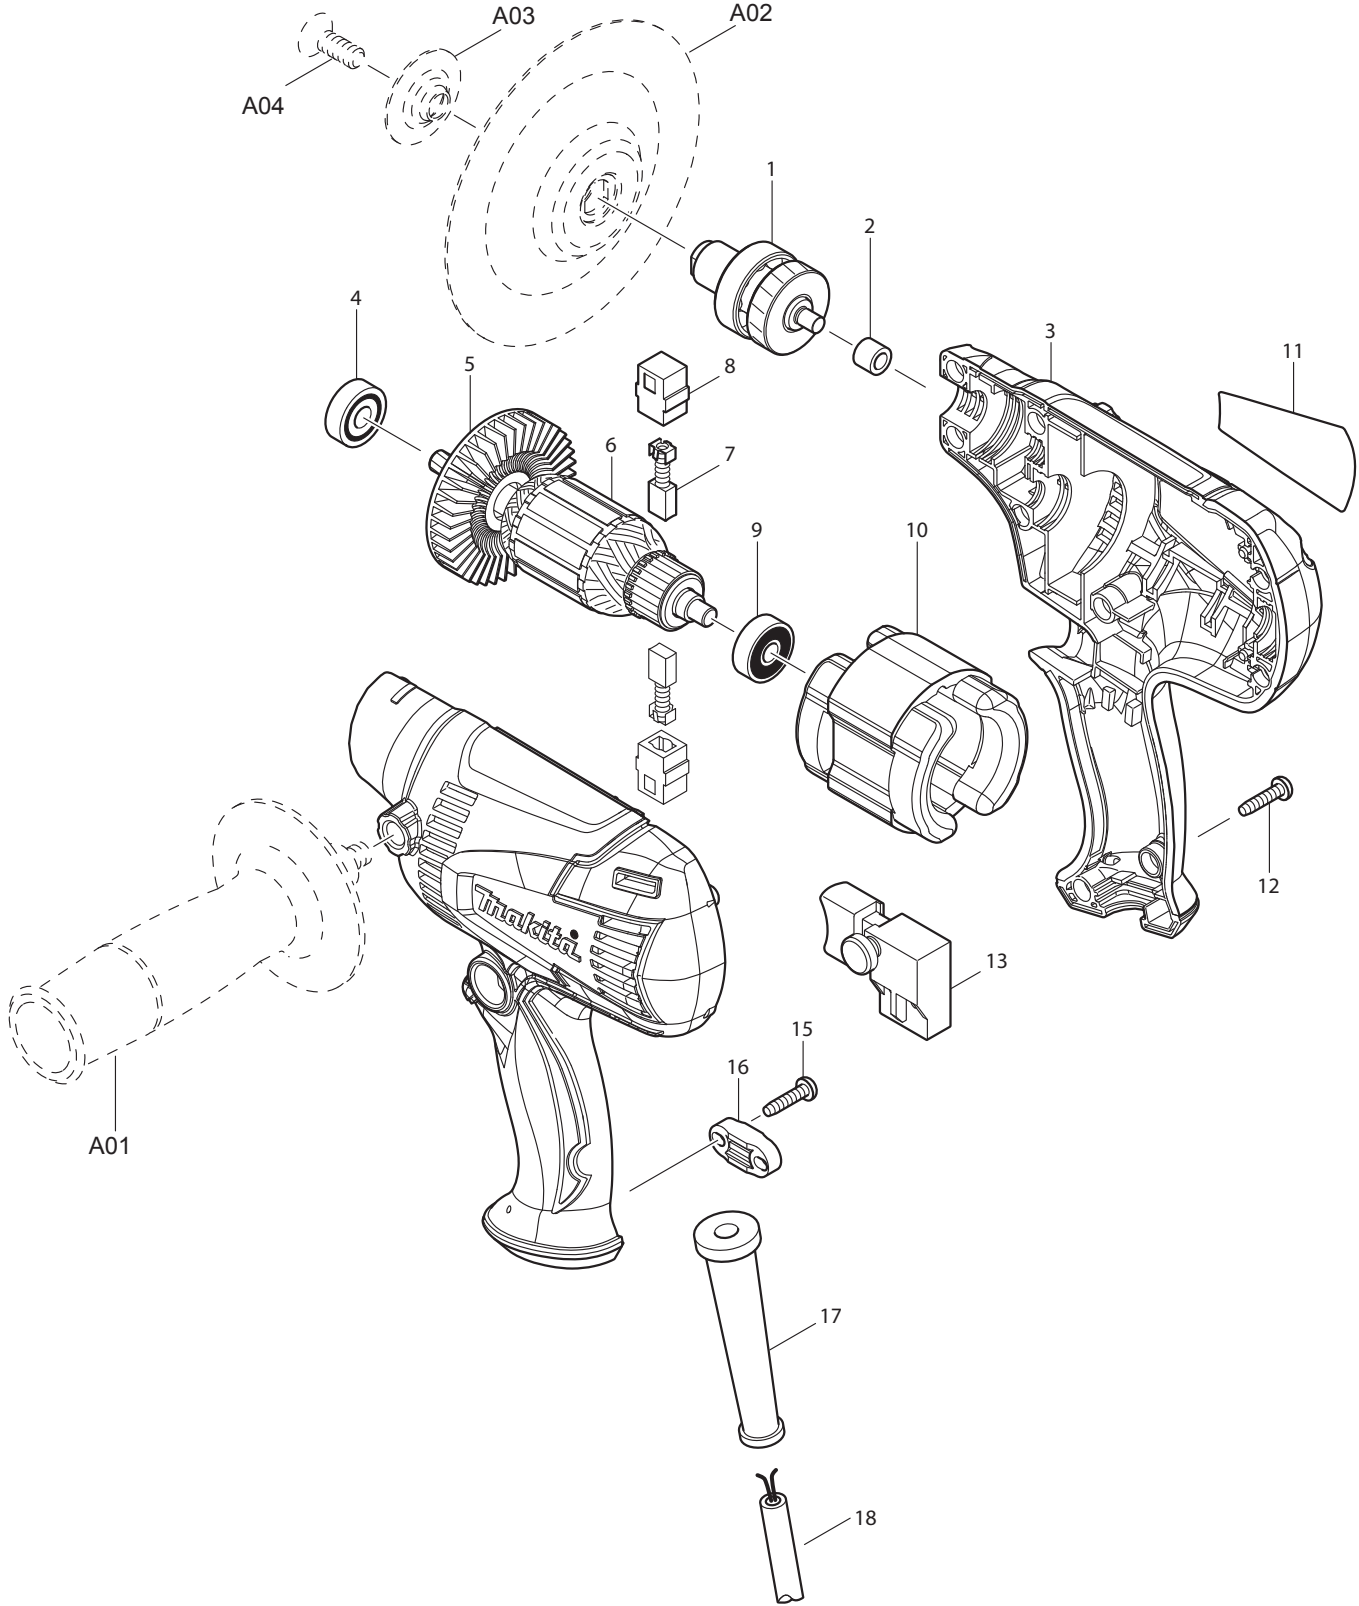

04 - 2010
GV5010
5" DISC SANDER

Item No	Type	Ref	Part No	Description	Qty	Unit
001			153119-5	GEAR COMPLETE	1	PC.
002			214004-8	PLANE BEARING 6	1	PC.
003			188564-5	HOUSING SET	1	SET
		INC.	263002-9	RUBBER PIN 4	2	PC.
004			211031-6	BALL BEARING 608LLB	1	PC.
005			241884-9	FAN 60	1	PC.
006			515311-5	ARMATURE ASSEMBLY 115V	1	PC.
		INC.		ITEM NO. 4, 5 and 9	1	PC.
007	2		194971-2	CARBON BRUSH CB-75 2PC/SET (W/ ORIGIN)	1	SET
008			643563-9	BRUSH HOLDER 5X8	2	PC.
009			210023-2	BALL BEARING 627DDW	1	PC.
010			520065-1	FIELD ASSEMBLY 115V	1	PC.
011	2		865331-2	NAME PLATE F/GV5010	1	PC.
012	2		265A48-7	TAPPING SCREW 4X18	9	PC.
013			651285-7	SWITCH	1	PC.
015	2		265A48-7	TAPPING SCREW 4X18	9	PC.
016			687063-9	STRAIN RELIEF	1	PC.
017			682502-4	CORD GUARD 8-85	1	PC.
018			664064-4	CORD W/PLUG 2P-18-2.5M, SJ	1	PC.
020			652037-9	PAN HEAD SCREW M3.5X8	4	PC.
021			652008-6	PAN HEAD SCREW M3.5X7 (FOR SWITCH)	4	PC.
022			654183-4	INSULATED TERMINAL (FOR CORD)	4	PC.
C01			849437-4	CARTON F/GV5010	1	PC.

ACCESSORIES

- See Catalogue or visit www.makita.ca for more accessories -

A01			152491-2	GRIP 36 COMPLETE	1	PC.
A02			743025-8	PLASTIC PAD 120	1	PC.
A03			253951-8	WASHER 10	1	PC.
A04			265812-0	HEX. SOCKET HEAD BOLT M8X20	1	PC.
A05			410047-0	WRENCH HOLDER 5.6	1	PC.
A07			783203-8	HEX. WRENCH 5	1	PC.
A06			794320-9	ABRASIVE DISC 125 #80	1	SET
			794321-7	ABRASIVE DISC 125 #120	1	SET
			794088-7	ABRASIVE DISC 150 #80	1	SET