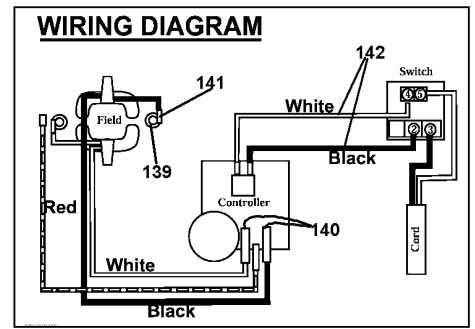

1-3/4" ROTARY HAMMER, SDS-MAX

Model HR4500C (MJ)

Item No.	Part No.	No. Used	Description	Item No.	Part No.	No. Used	Description
1	286259-5	1	Tool Holder Cap	47	417432-8	1	Rod
2	417459-8	1	Chuck Cover	48	152766-9	1	Crank Housing Cover Com.
3	233178-6	1	Compression Spring 46	49	152764-3	1	Crank Housing Com.
4	961186-4	1	Retaining Ring WR-40	50	416124-6	1	Crank Cap
5	344489-5	1	Washer 40	51	213406-5	1	O Ring 30
6	233179-4	1	Compression Spring 50	52	324065-1	1	Crank Shaft
7	232171-7	1	Leaf Spring 37	53	254218-7	2	Key 5
8	322948-9	1	Chuck Ring	54	267219-6	1	Flat Washer 45
9	344488-7	1	Cup Washer 32	55	211418-2	1	Ball Bearing 6006LLU
10	417435-2	1	Seal Case	56	962252-0	1	Retaining Ring R-55
11	213669-3	1	O Ring 56	57	961110-7	1	Retaining Ring S-30
12	213480-3	1	Oil Seal 35	58	227017-0	1	Spur Gear 22
13	961153-9	1	Retaining Ring S-35	59	226533-9	1	Helical Gear 37
14	962301-3	1	Retaining Ring R-62	60	961056-7	1	Retaining Ring S-16
15	211471-8	1	Ball Bearing 6007LLU	61	421768-9	1	Seal Ring
16	417434-4	1	Slide Sleeve	62	152765-1	1	Gear Housing Com. (Includes 212052-1 - Needle Bearing 1010)
17	331589-0	1	Sleeve 19	63	253314-8	1	Thin Washer 15
18	421767-1	1	Rubber Ring 22	64	210024-0	1	Ball Bearing 608LLU
19	331597-1	1	Washer 19	65	417438-6	1	Change Link
20	324088-9	1	Impact Bolt	66	253810-6	1	Flat Washer 12
21	213317-4	1	O Ring 20	67	322951-0	2	Change Key
22	213392-0	1	Fluoride Ring 25	68	961052-5	1	Retaining Ring S-12
23	213317-4	1	O Ring 20	69	267113-2	1	Flat Washer 12
24	213392-0	1	Fluoride Ring 25	70	152954-8	1	Torque Limiter Com.
25	324064-3	1	Tool Holder	71	267113-2	1	Flat Washer 12
26	322908-1	2	Roller 8	72	211138-8	1	Ball Bearing 6001LLU
27	310052-6	1	Shoulder Pin 8	73	227405-1	1	Spiral Bevel Gear 10
28	231984-3	1	Ring Spring 25	74	266012-5	4	Tapping Screw 5X35
29	417437-8	1	Lock Sleeve A	75	213304-3	1	O Ring 20
30	233300-5	1	Compression Spring 55	76	416289-4	1	Slide Plate
31	417436-0	1	Lock Sleeve B	77	233180-9	1	Compression Spring 3
32	262093-7	1	Urethan Ring 35	78	322963-3	1	Guide Pin 2
33	267221-9	1	Flat Washer 35	79	256122-6	1	Pin 4
34	267222-7	1	Flat Washer 49	80	417340-3	1	Lock Button
35	324089-7	1	Striker	81	233188-3	1	Compression Spring 2.4
36	213440-5	1	O Ring 27	82	816329-2	1	Indication Label
37	331599-7	1	Ring 38	83	416287-8	1	Change Lever
38	233299-4	1	Compression Spring 39	84	322962-5	1	Crank Pin 4
39	227401-9	1	Spiral Bevel Gear 36	85	421698-4	1	Dustproof Washer 55
40	331592-1	1	Cylinder 34	86	911128-8	1	P.H. Screw M4X16
41	213486-1	1	O Ring 35	87	266163-4	1	Cup Square Neck Bolt M8X80
42	213486-1	1	O Ring 35	88	344492-6	1	Plate
43	213440-5	1	O Ring 27	89	344949-7	1	Grip Spring 75
44	331598-9	1	Pipe 10	90	931302-2	1	Hex. Nut M6
45	417433-6	1	Piston				
46	213440-5	1	O Ring 27				