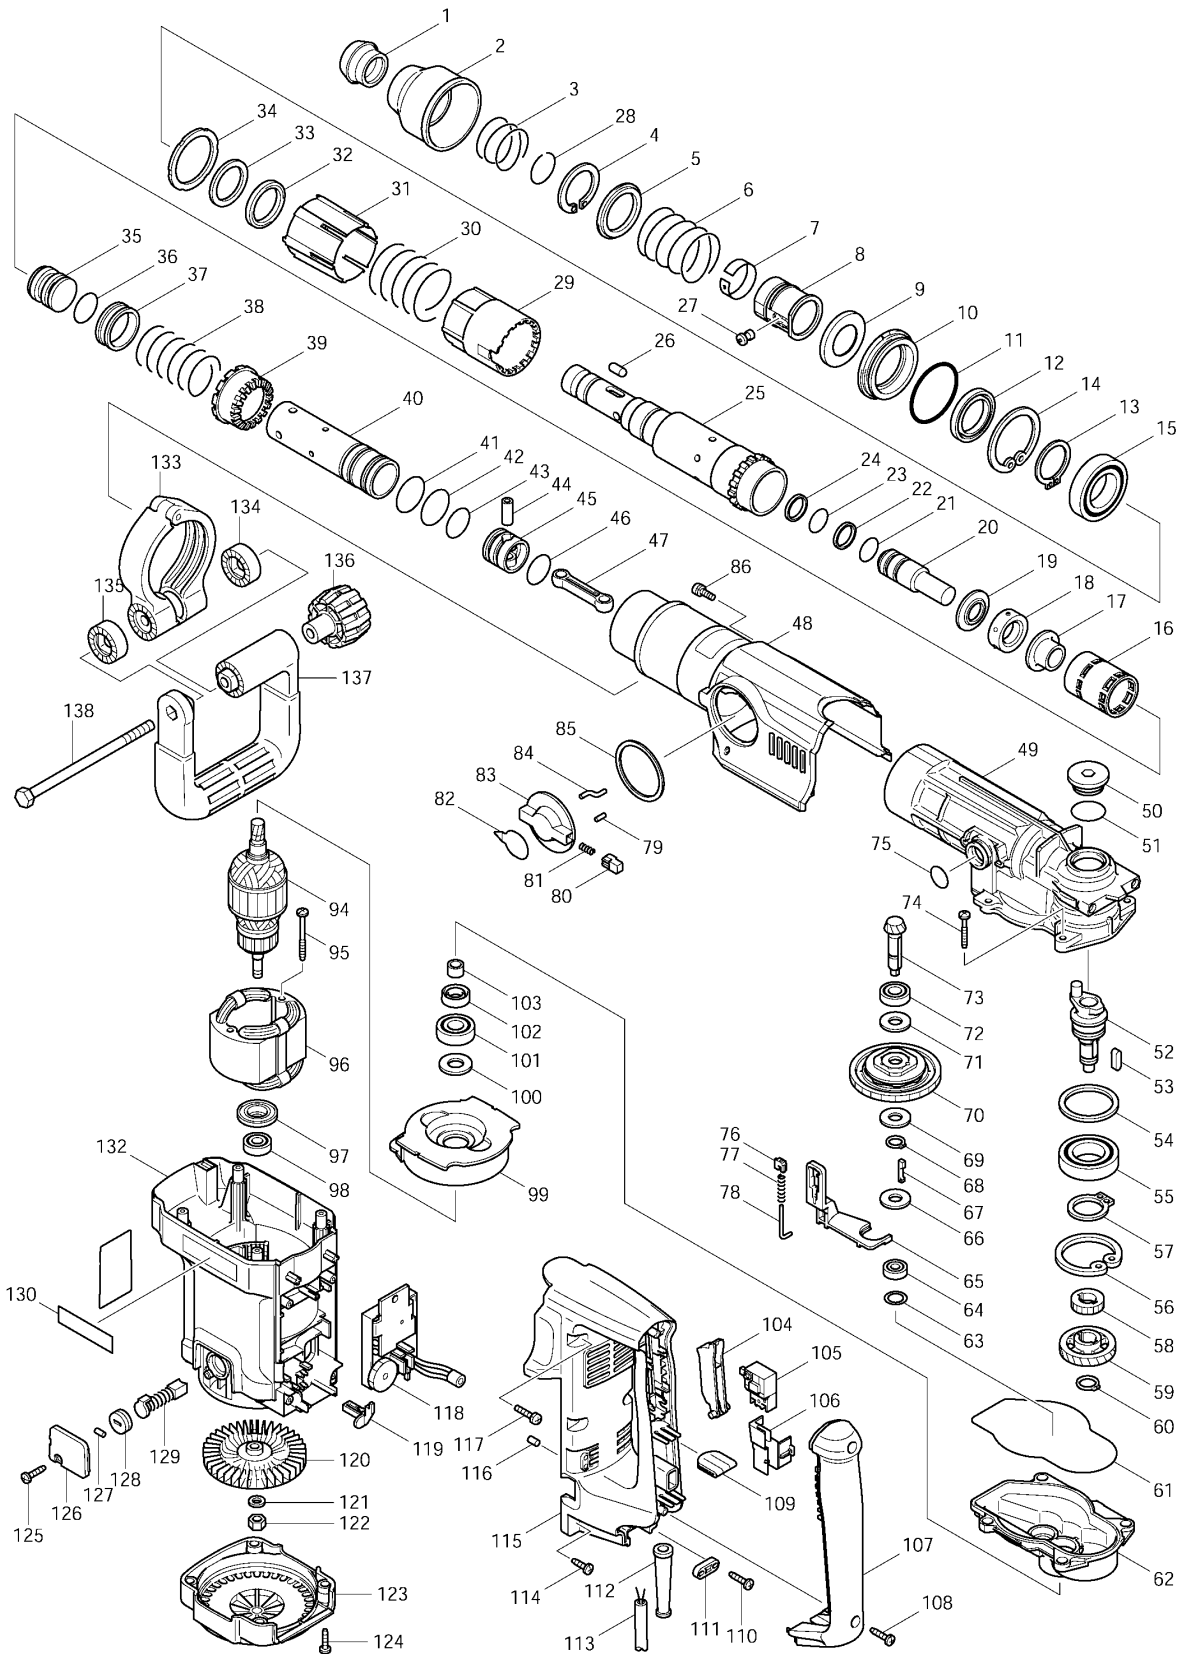

1-3/4" ROTARY HAMMER, SDS-MAX

Model HR4500C (MJ)

Item No.	Part No.	No. Used	Description	Item No.	Part No.	No. Used	Description
1	286259-5	1	Tool Holder Cap	47	417432-8	1	Rod
2	417459-8	1	Chuck Cover	48	152766-9	1	Crank Housing Cover Com.
3	233178-6	1	Compression Spring 46	49	152764-3	1	Crank Housing Com.
4	961186-4	1	Retaining Ring WR-40	50	416124-6	1	Crank Cap
5	344489-5	1	Washer 40	51	213406-5	1	O Ring 30
6	233179-4	1	Compression Spring 50	52	324065-1	1	Crank Shaft
7	232171-7	1	Leaf Spring 37	53	254218-7	2	Key 5
8	322948-9	1	Chuck Ring	54	267219-6	1	Flat Washer 45
9	344488-7	1	Cup Washer 32	55	211418-2	1	Ball Bearing 6006LLU
10	417435-2	1	Seal Case	56	962252-0	1	Retaining Ring R-55
11	213669-3	1	O Ring 56	57	961110-7	1	Retaining Ring S-30
12	213480-3	1	Oil Seal 35	58	227017-0	1	Spur Gear 22
13	961153-9	1	Retaining Ring S-35	59	226533-9	1	Helical Gear 37
14	962301-3	1	Retaining Ring R-62	60	961056-7	1	Retaining Ring S-16
15	211471-8	1	Ball Bearing 6007LLU	61	421768-9	1	Seal Ring
16	417434-4	1	Slide Sleeve	62	152765-1	1	Gear Housing Com. (Includes 212052-1 - Needle Bearing 1010)
17	331589-0	1	Sleeve 19	63	253314-8	1	Thin Washer 15
18	421767-1	1	Rubber Ring 22	64	210024-0	1	Ball Bearing 608LLU
19	331597-1	1	Washer 19	65	417438-6	1	Change Link
20	324088-9	1	Impact Bolt	66	253810-6	1	Flat Washer 12
21	213317-4	1	O Ring 20	67	322951-0	2	Change Key
22	213392-0	1	Fluoride Ring 25	68	961052-5	1	Retaining Ring S-12
23	213317-4	1	O Ring 20	69	267113-2	1	Flat Washer 12
24	213392-0	1	Fluoride Ring 25	70	152954-8	1	Torque Limiter Com.
25	324064-3	1	Tool Holder	71	267113-2	1	Flat Washer 12
26	322908-1	2	Roller 8	72	211138-8	1	Ball Bearing 6001LLU
27	310052-6	1	Shoulder Pin 8	73	227405-1	1	Spiral Bevel Gear 10
28	231984-3	1	Ring Spring 25	74	266012-5	4	Tapping Screw 5X35
29	417437-8	1	Lock Sleeve A	75	213304-3	1	O Ring 20
30	233300-5	1	Compression Spring 55	76	416289-4	1	Slide Plate
31	417436-0	1	Lock Sleeve B	77	233180-9	1	Compression Spring 3
32	262093-7	1	Urethan Ring 35	78	322963-3	1	Guide Pin 2
33	267221-9	1	Flat Washer 35	79	256122-6	1	Pin 4
34	267222-7	1	Flat Washer 49	80	417340-3	1	Lock Button
35	324089-7	1	Striker	81	233188-3	1	Compression Spring 2.4
36	213440-5	1	O Ring 27	82	816329-2	1	Indication Label
37	331599-7	1	Ring 38	83	416287-8	1	Change Lever
38	233299-4	1	Compression Spring 39	84	322962-5	1	Crank Pin 4
39	227401-9	1	Spiral Bevel Gear 36	85	421698-4	1	Dustproof Washer 55
40	331592-1	1	Cylinder 34	86	911128-8	1	P.H. Screw M4X16
41	213486-1	1	O Ring 35	87	266163-4	1	Cup Square Neck Bolt M8X80
42	213486-1	1	O Ring 35	88	344492-6	1	Plate
43	213440-5	1	O Ring 27	89	344949-7	1	Grip Spring 75
44	331598-9	1	Pipe 10	90	931302-2	1	Hex. Nut M6
45	417433-6	1	Piston				
46	213440-5	1	O Ring 27				