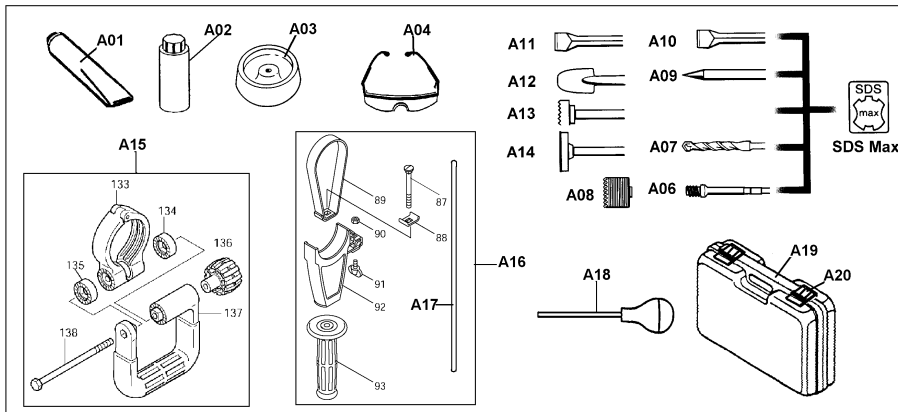

1-3/4" ROTARY HAMMER, SDS-MAX

Model HR4500C (MJ)

Item No.	Part No.	No. Used	Description	Item No.	Part No.	No. Used	Description
1	286259-5	1	Tool Holder Cap	47	417432-8	1	Rod
2	417459-8	1	Chuck Cover	48	152766-9	1	Crank Housing Cover Com.
3	233178-6	1	Compression Spring 46	49	152764-3	1	Crank Housing Com.
4	961186-4	1	Retaining Ring WR-40	50	416124-6	1	Crank Cap
5	344489-5	1	Washer 40	51	213406-5	1	O Ring 30
6	233179-4	1	Compression Spring 50	52	324065-1	1	Crank Shaft
7	232171-7	1	Leaf Spring 37	53	254218-7	2	Key 5
8	322948-9	1	Chuck Ring	54	267219-6	1	Flat Washer 45
9	344488-7	1	Cup Washer 32	55	211418-2	1	Ball Bearing 6006LLU
10	417435-2	1	Seal Case	56	962252-0	1	Retaining Ring R-55
11	213669-3	1	O Ring 56	57	961110-7	1	Retaining Ring S-30
12	213480-3	1	Oil Seal 35	58	227017-0	1	Spur Gear 22
13	961153-9	1	Retaining Ring S-35	59	226533-9	1	Helical Gear 37
14	962301-3	1	Retaining Ring R-62	60	961056-7	1	Retaining Ring S-16
15	211471-8	1	Ball Bearing 6007LLU	61	421768-9	1	Seal Ring
16	417434-4	1	Slide Sleeve	62	152765-1	1	Gear Housing Com. (Includes 212052-1 - Needle Bearing 1010)
17	331589-0	1	Sleeve 19	63	253314-8	1	Thin Washer 15
18	421767-1	1	Rubber Ring 22	64	210024-0	1	Ball Bearing 608LLU
19	331597-1	1	Washer 19	65	417438-6	1	Change Link
20	324088-9	1	Impact Bolt	66	253810-6	1	Flat Washer 12
21	213317-4	1	O Ring 20	67	322951-0	2	Change Key
22	213392-0	1	Fluoride Ring 25	68	961052-5	1	Retaining Ring S-12
23	213317-4	1	O Ring 20	69	267113-2	1	Flat Washer 12
24	213392-0	1	Fluoride Ring 25	70	152954-8	1	Torque Limiter Com.
25	324064-3	1	Tool Holder	71	267113-2	1	Flat Washer 12
26	322908-1	2	Roller 8	72	211138-8	1	Ball Bearing 6001LLU
27	310052-6	1	Shoulder Pin 8	73	227405-1	1	Spiral Bevel Gear 10
28	231984-3	1	Ring Spring 25	74	266012-5	4	Tapping Screw 5X35
29	417437-8	1	Lock Sleeve A	75	213304-3	1	O Ring 20
30	233300-5	1	Compression Spring 55	76	416289-4	1	Slide Plate
31	417436-0	1	Lock Sleeve B	77	233180-9	1	Compression Spring 3
32	262093-7	1	Urethan Ring 35	78	322963-3	1	Guide Pin 2
33	267221-9	1	Flat Washer 35	79	256122-6	1	Pin 4
34	267222-7	1	Flat Washer 49	80	417340-3	1	Lock Button
35	324089-7	1	Striker	81	233188-3	1	Compression Spring 2.4
36	213440-5	1	O Ring 27	82	816329-2	1	Indication Label
37	331599-7	1	Ring 38	83	416287-8	1	Change Lever
38	233299-4	1	Compression Spring 39	84	322962-5	1	Crank Pin 4
39	227401-9	1	Spiral Bevel Gear 36	85	421698-4	1	Dustproof Washer 55
40	331592-1	1	Cylinder 34	86	911128-8	1	P.H. Screw M4X16
41	213486-1	1	O Ring 35	87	266163-4	1	Cup Square Neck Bolt M8X80
42	213486-1	1	O Ring 35	88	344492-6	1	Plate
43	213440-5	1	O Ring 27	89	344949-7	1	Grip Spring 75
44	331598-9	1	Pipe 10	90	931302-2	1	Hex. Nut M6
45	417433-6	1	Piston				
46	213440-5	1	O Ring 27				