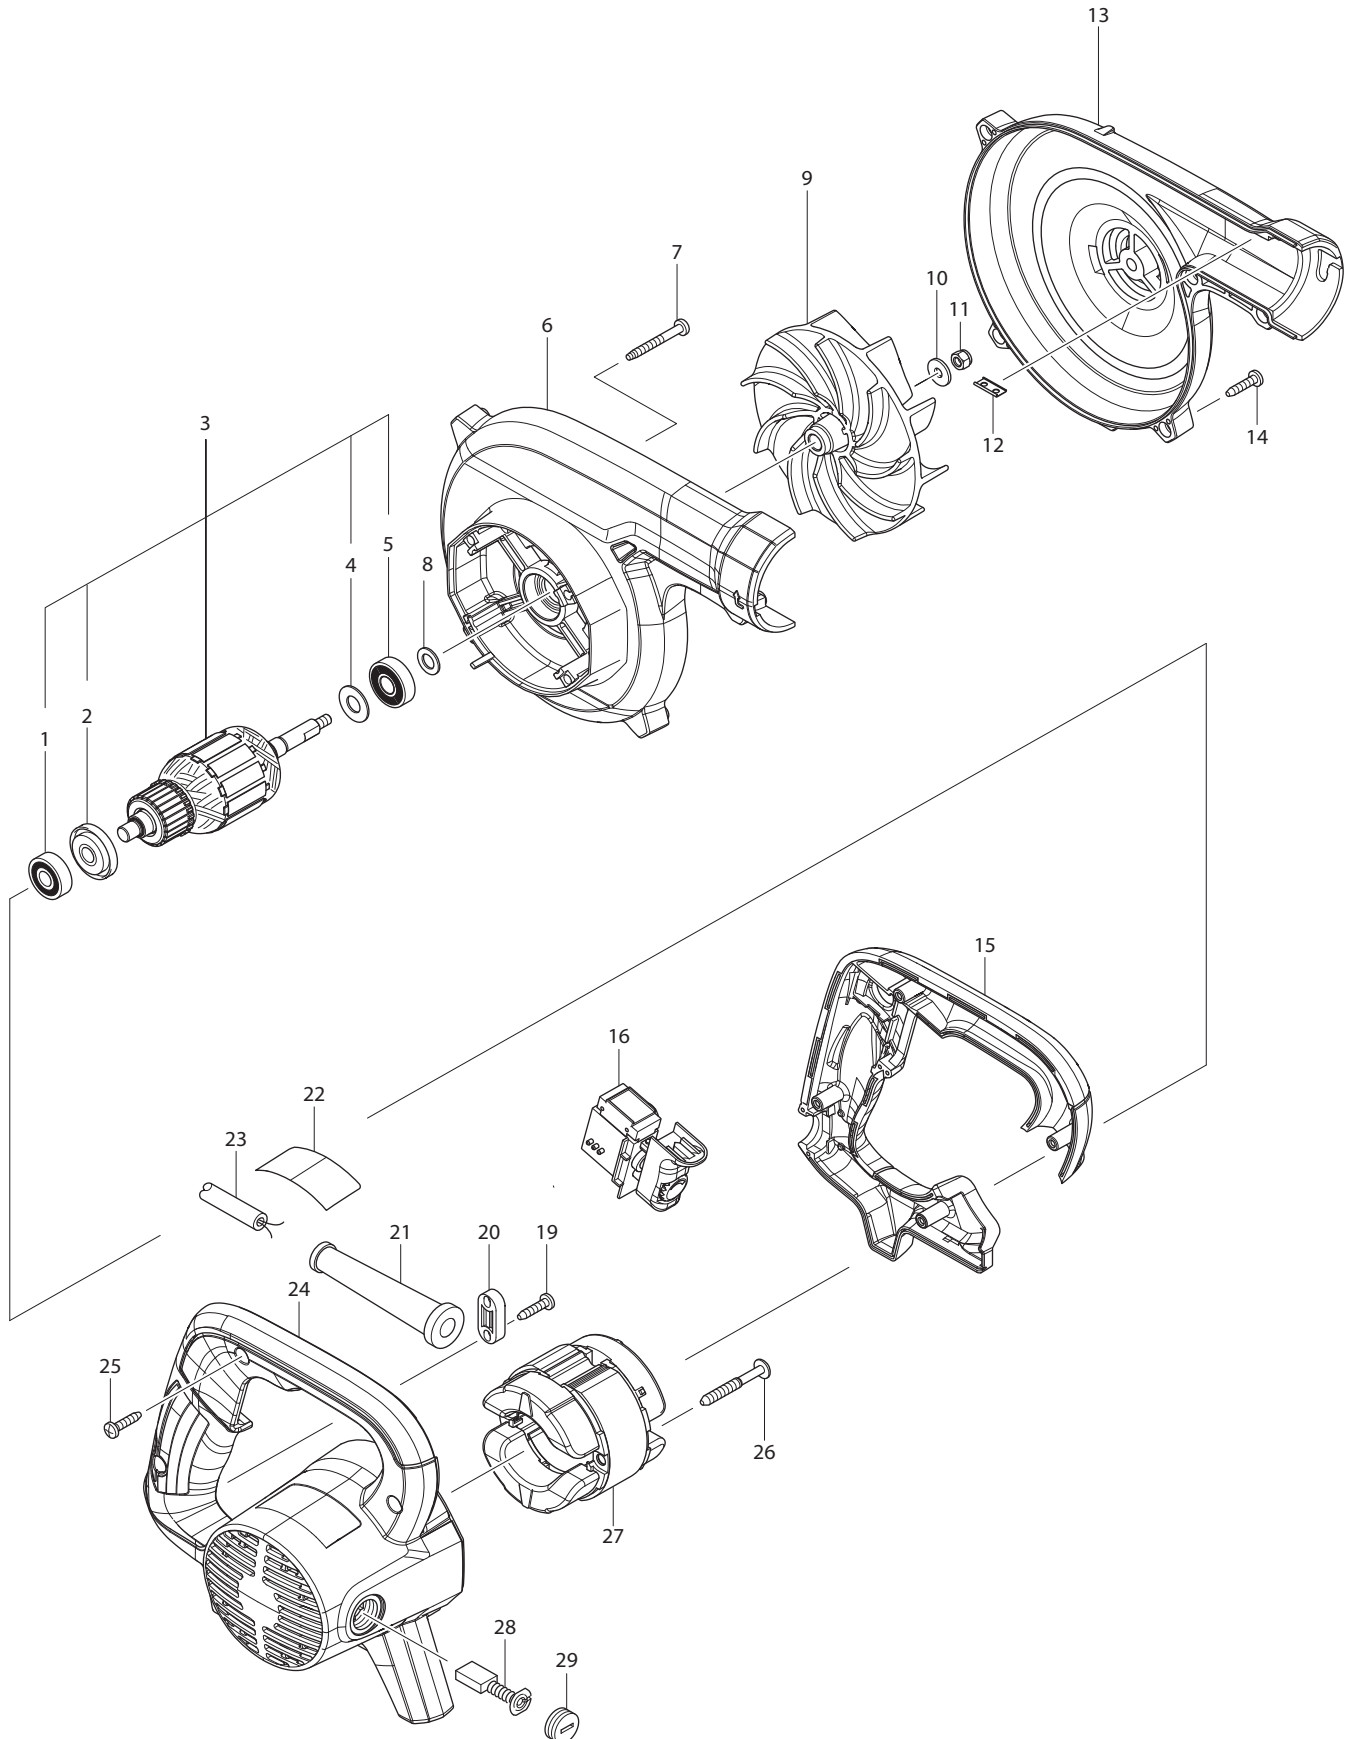

12 - 2013

UB1103

BLOWER 6.8A VARIABLE SPEED

Item Nc	Type	Part No	Description	Qty	Unit
001		210044-4	BALL BEARING 608DDW	1	PC.
002		681644-1	INSULATION WASHER	1	PC.
003		513901-8	ARMATURE ASS'Y 115V	1	PC.
	INC.		Item. 1,2,4,5		
004		267237-4	FLAT WASHER 9	1	PC.
005		211491-2	BALL BEARING 609DDW	1	PC.
006	1	142292-6	* FAN HOUSING COMPLETE	1	PC.
	2	183K68-8	* FAN HOUSING SET	1	PC.
007		266351-3	TAPPING SCREW 4X35	4	PC.
008		267240-5	FLAT WASHER 8	1	PC.
009		240148-8	FAN 110	1	PC.
011	2	252286-4	* COLLARED HEX. LOCK NUT M5-8	1	PC.
012		345998-7	SET PLATE	1	PC.
013	1	454702-4	* FAN COVER (removed)	1	PC.
014		266326-2	TAPPING SCREW 4X18	5	PC.
015		454700-8	HANDLE COVER	1	PC.
016		651298-8	SWITCH TG813AB-1	1	PC.
019		266326-2	TAPPING SCREW 4X18	2	PC.
020		687123-7	STRAIN RELIEF	1	PC.
021		682569-2	CORD GUARD 8-85	1	PC.
022		815D55-4	NAME PLATE F/UB1103	1	PC.
023		664891-9	POWER SUPPLY CORD W/PLUG 2P-18-2.5M,SJ	1	PC.
024		142291-8	MOTOR HOUSING COMPLETE	1	PC.
	INC.	643708-9	BRUSH HOLDER 5-11	2	PC.
025		266326-2	TAPPING SCREW 4X18	4	PC.
026		266211-9	TAPPING SCREW 5X40	2	PC.
027	1	594631-0	FIELD ASS'Y 115V	1	PC.
	INC.	654020-2	RING TERMINAL	2	PC.
	INC.	654501-6	CONNECTOR P-1.25	2	PC.
028		194996-6	CARBON BRUSH CB-303 2/SET	1	SET
029		643755-0	HOLDER CAP	2	PC.
C01		875441-7	CARTON F/UB1103	1	PC.
E01		802H91-3	CAUTION LABEL	1	PC.
<u>ACCESSORIES</u>		- See Catalogue or visit www.makita.ca for more accessories -			
A01		123245-4	NOZZLE ASS'Y	1	PC.
	INC.	454703-2	JOINT	1	PC.
A02		123241-2	DUST BAG ASSEMBLY	1	PC.
	INC.	410602-8	FASTENER	1	PC.
A03		192236-6	ANCHOR NOZZLE	1	PC.
A04		196729-5	BENDING LONG NOZZLE SET	1	PC.

2. Changes on Hex Lock Nut M5-8, Elimination of Flat washer 5
(T/I#D4681)

Item No.	Description	Type 1	Type 2
011	HEX. LOCK NUT M5-8	252103-8	252286-4
010	FLAT WASHER 5	267294-2	-----

Above parts are completely interchangeable as a set.